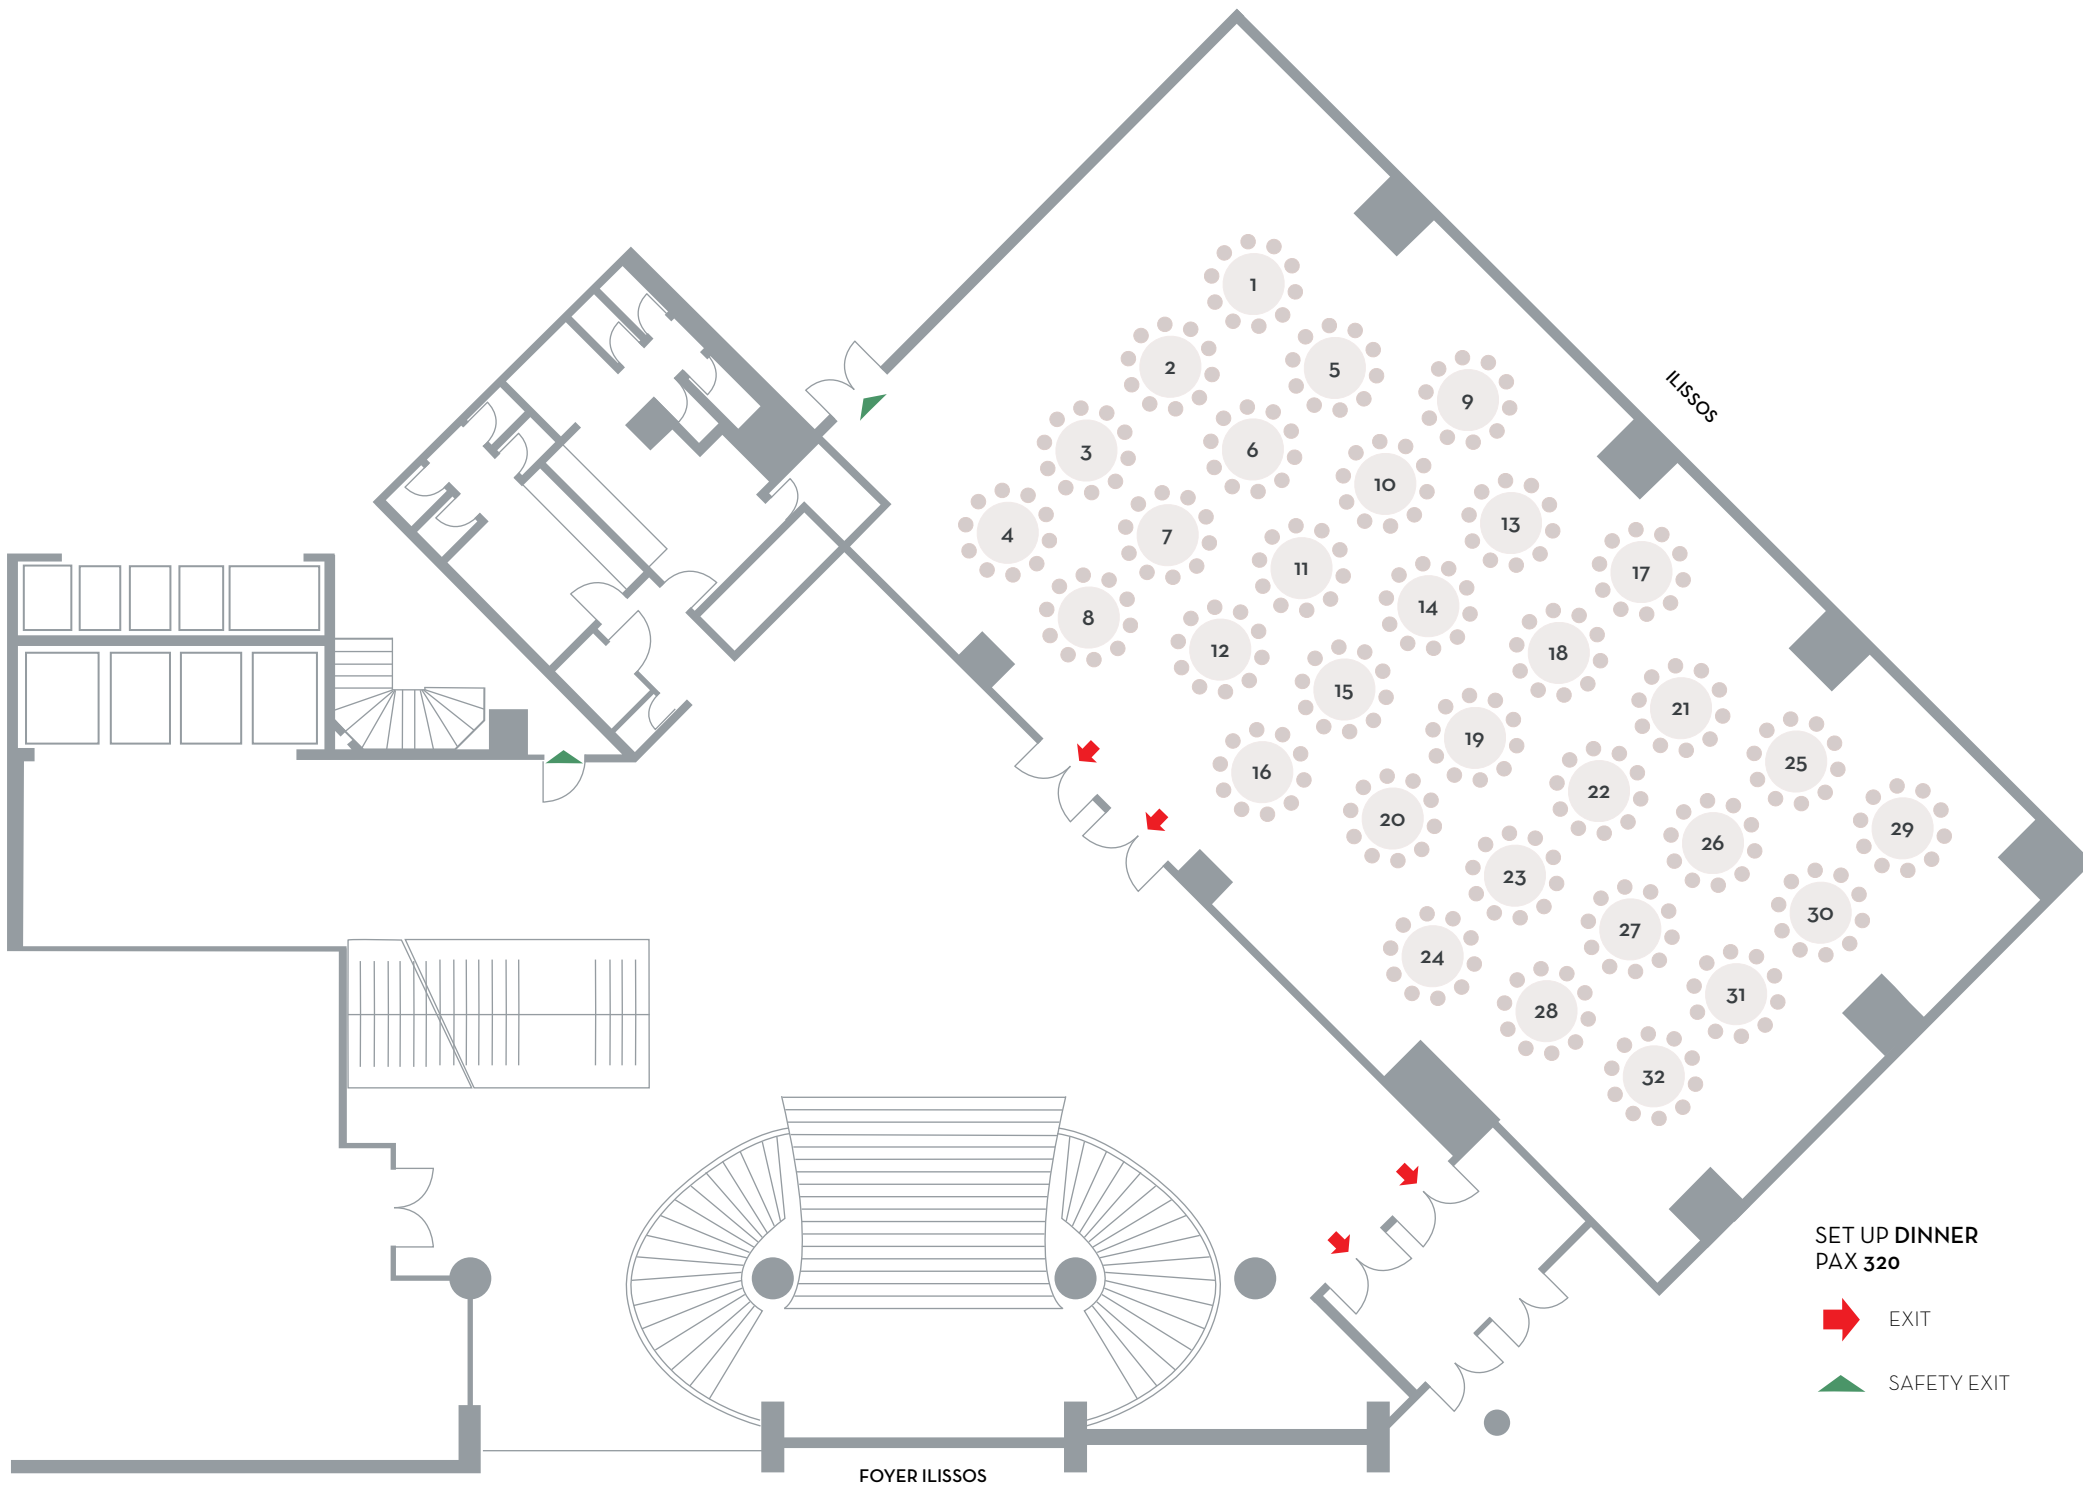

-  POWER SOCKET
-  EXIT
-  SAFETY EXIT

SET UP DINNER  
PAX 320

-  EXIT
-  SAFETY EXIT

SET UP DINNER  
PAX400

 EXIT

 SAFETY EXIT

FOYER ILISSOS

SET UP DINNER DANCE  
PAX 220

 EXIT

 SAFETY EXIT

SET UP SCHOOL  
PAX 300

EXIT

SAFETY EXIT

FOYER ILISSOS

ILISSOS

SET UP CABARET  
PAX 222

 EXIT

 SAFETY EXIT

FOYER ILISSOS

ILISSOS

SET UP WBDD  
PAX 320

EXIT

SAFETY EXIT

**SET UP THEATER  
PAX 484**

 EXIT

 SAFETY EXIT

FOYER ILISSOS

ILISSOS

SET UP DOUBLE U  
PAX 130

EXIT

SAFETY EXIT