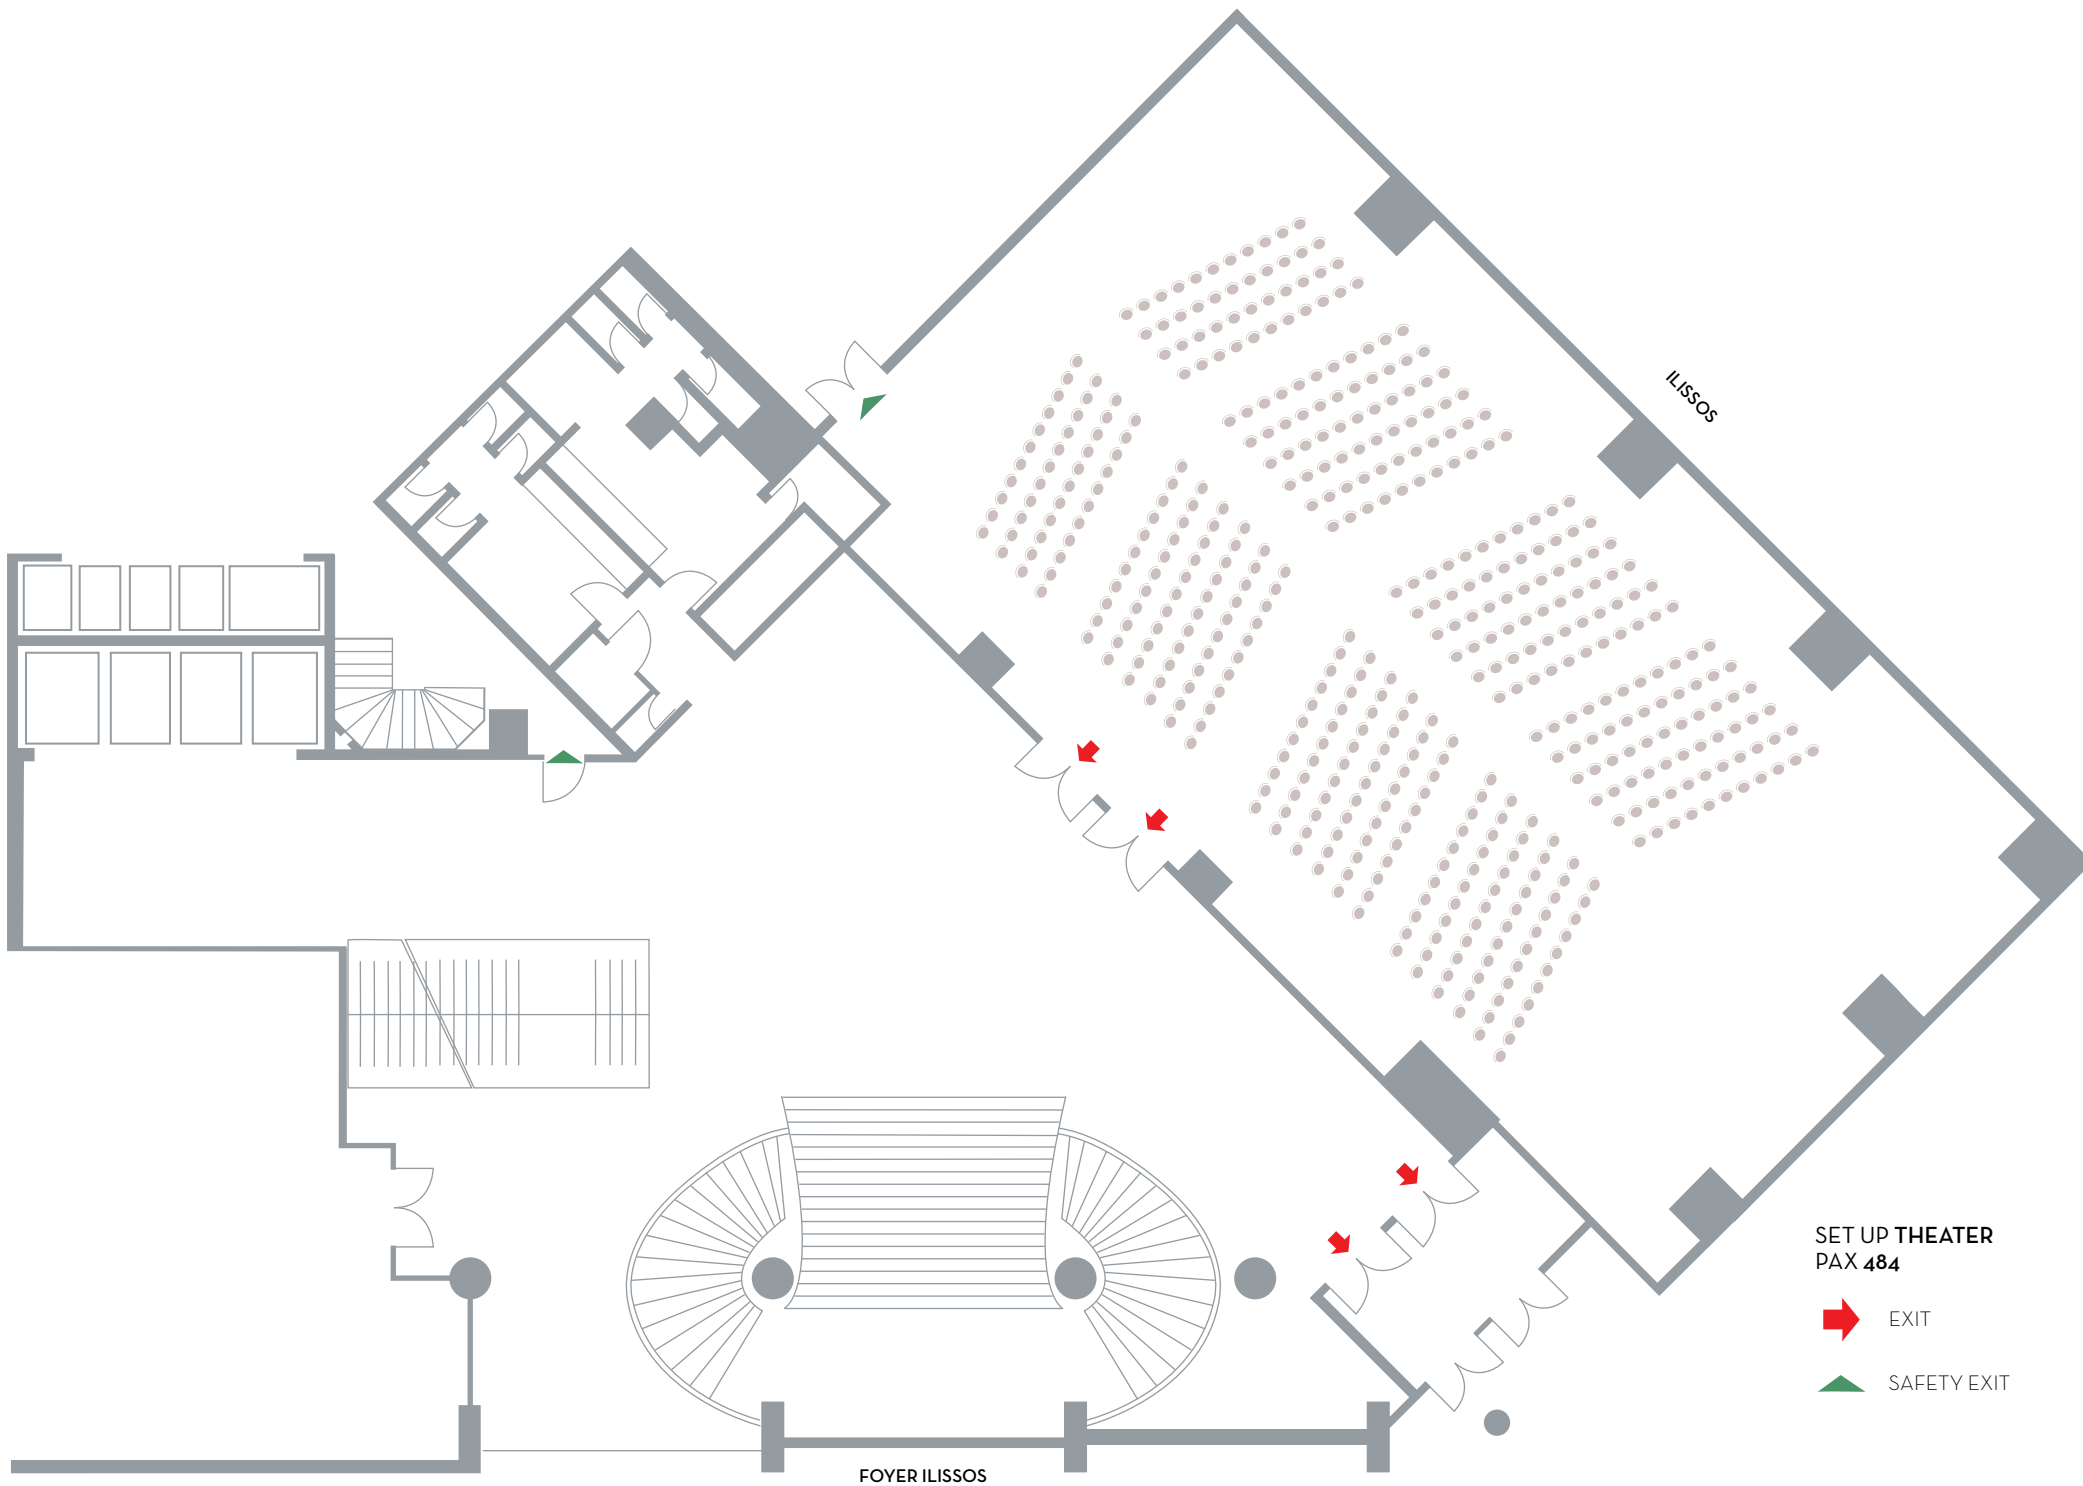

-  POWER SOCKET
-  EXIT
-  SAFETY EXIT

SET UP DINNER  
PAX 320

-  EXIT
-  SAFETY EXIT

SET UP DINNER  
PAX400

 EXIT

 SAFETY EXIT

FOYER ILISSOS

SET UP DINNER DANCE  
PAX 220

 EXIT

 SAFETY EXIT

SET UP SCHOOL  
PAX 300

EXIT

SAFETY EXIT

FOYER ILISSOS

ILISSOS

SET UP CABARET  
PAX 222

 EXIT

 SAFETY EXIT

FOYER ILISSOS

ILISSOS

SET UP WBDD  
PAX 320

EXIT

SAFETY EXIT

**SET UP THEATER  
PAX 484**

 EXIT

 SAFETY EXIT

FOYER ILISSOS

ILISSOS

SET UP DOUBLE U  
PAX 130

EXIT

SAFETY EXIT