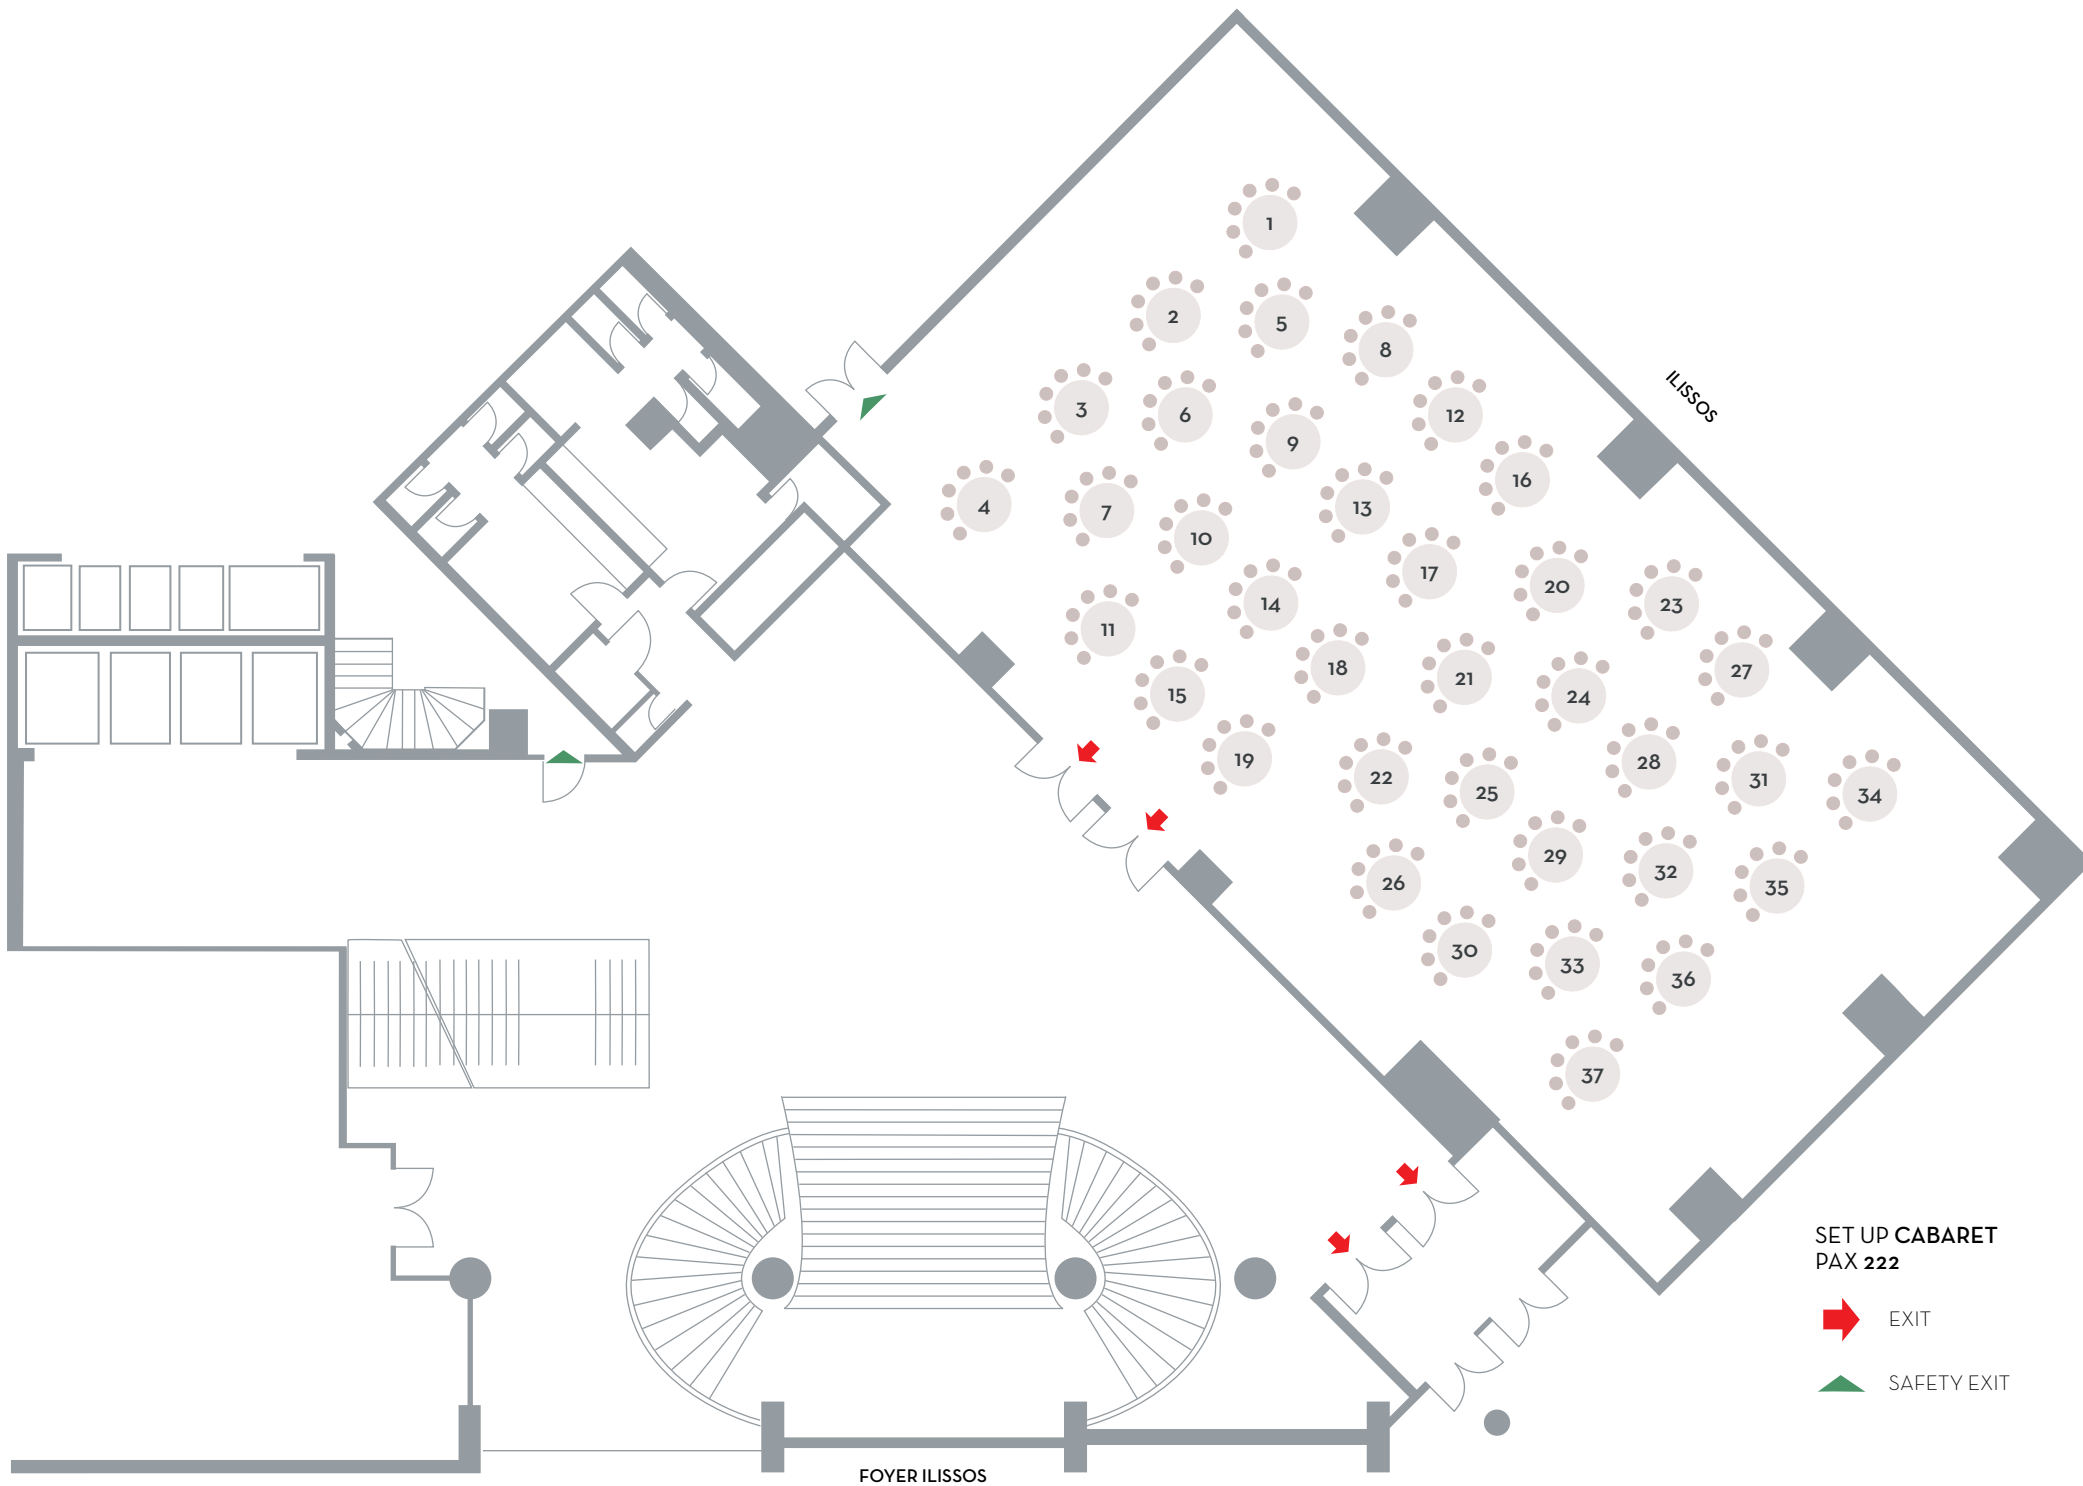

-  POWER SOCKET
-  EXIT
-  SAFETY EXIT

SET UP DINNER  
PAX 320

-  EXIT
-  SAFETY EXIT

SET UP DINNER  
PAX400

 EXIT

 SAFETY EXIT

FOYER ILISSOS

SET UP DINNER DANCE  
PAX 220

 EXIT

 SAFETY EXIT

SET UP SCHOOL  
PAX 300

EXIT

SAFETY EXIT

FOYER ILISSOS

ILISSOS

SET UP CABARET  
PAX 222

 EXIT

 SAFETY EXIT

FOYER ILISSOS

ILISSOS

SET UP WBDD  
PAX 320

EXIT

SAFETY EXIT

**SET UP THEATER  
PAX 484**

 EXIT

 SAFETY EXIT

FOYER ILISSOS

ILISSOS

SET UP DOUBLE U  
PAX 130

EXIT

SAFETY EXIT