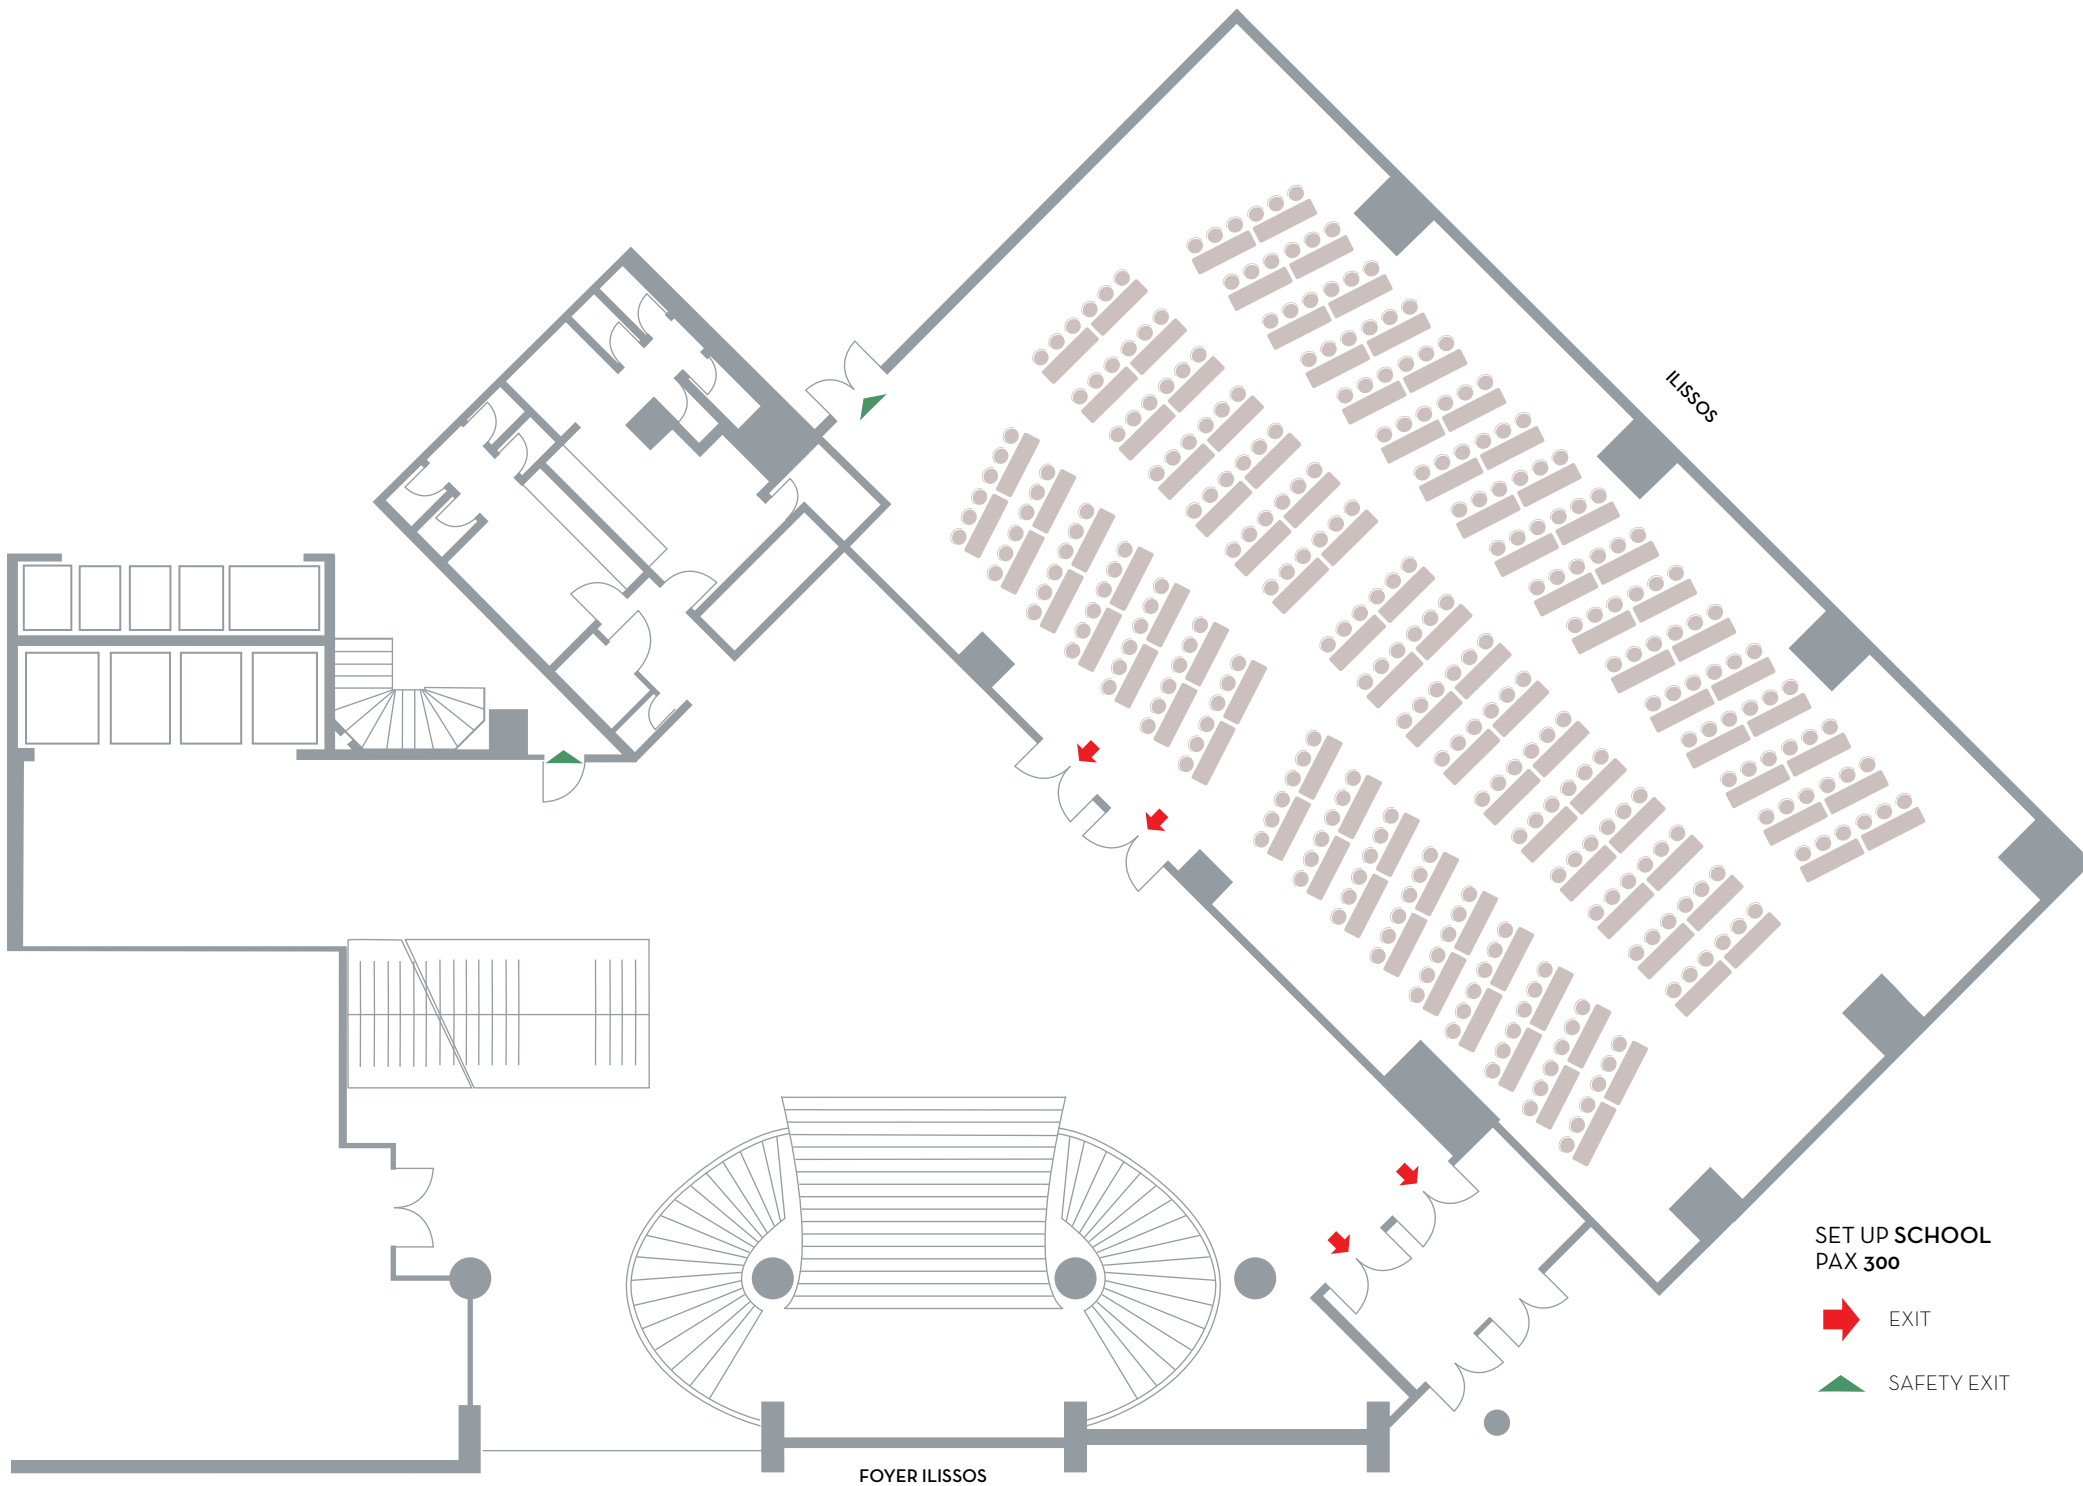

-  POWER SOCKET
-  EXIT
-  SAFETY EXIT

SET UP DINNER  
PAX 320

-  EXIT
-  SAFETY EXIT

SET UP DINNER  
PAX400

 EXIT

 SAFETY EXIT

FOYER ILISSOS

SET UP DINNER DANCE  
PAX 220

 EXIT

 SAFETY EXIT

SET UP SCHOOL  
PAX 300

EXIT

SAFETY EXIT

FOYER ILISSOS

ILISSOS

SET UP CABARET  
PAX 222

 EXIT

 SAFETY EXIT

FOYER ILISSOS

ILISSOS

SET UP WBDD  
PAX 320

EXIT

SAFETY EXIT

**SET UP THEATER  
PAX 484**

 EXIT

 SAFETY EXIT

FOYER ILISSOS

ILISSOS

SET UP DOUBLE U  
PAX 130

EXIT

SAFETY EXIT