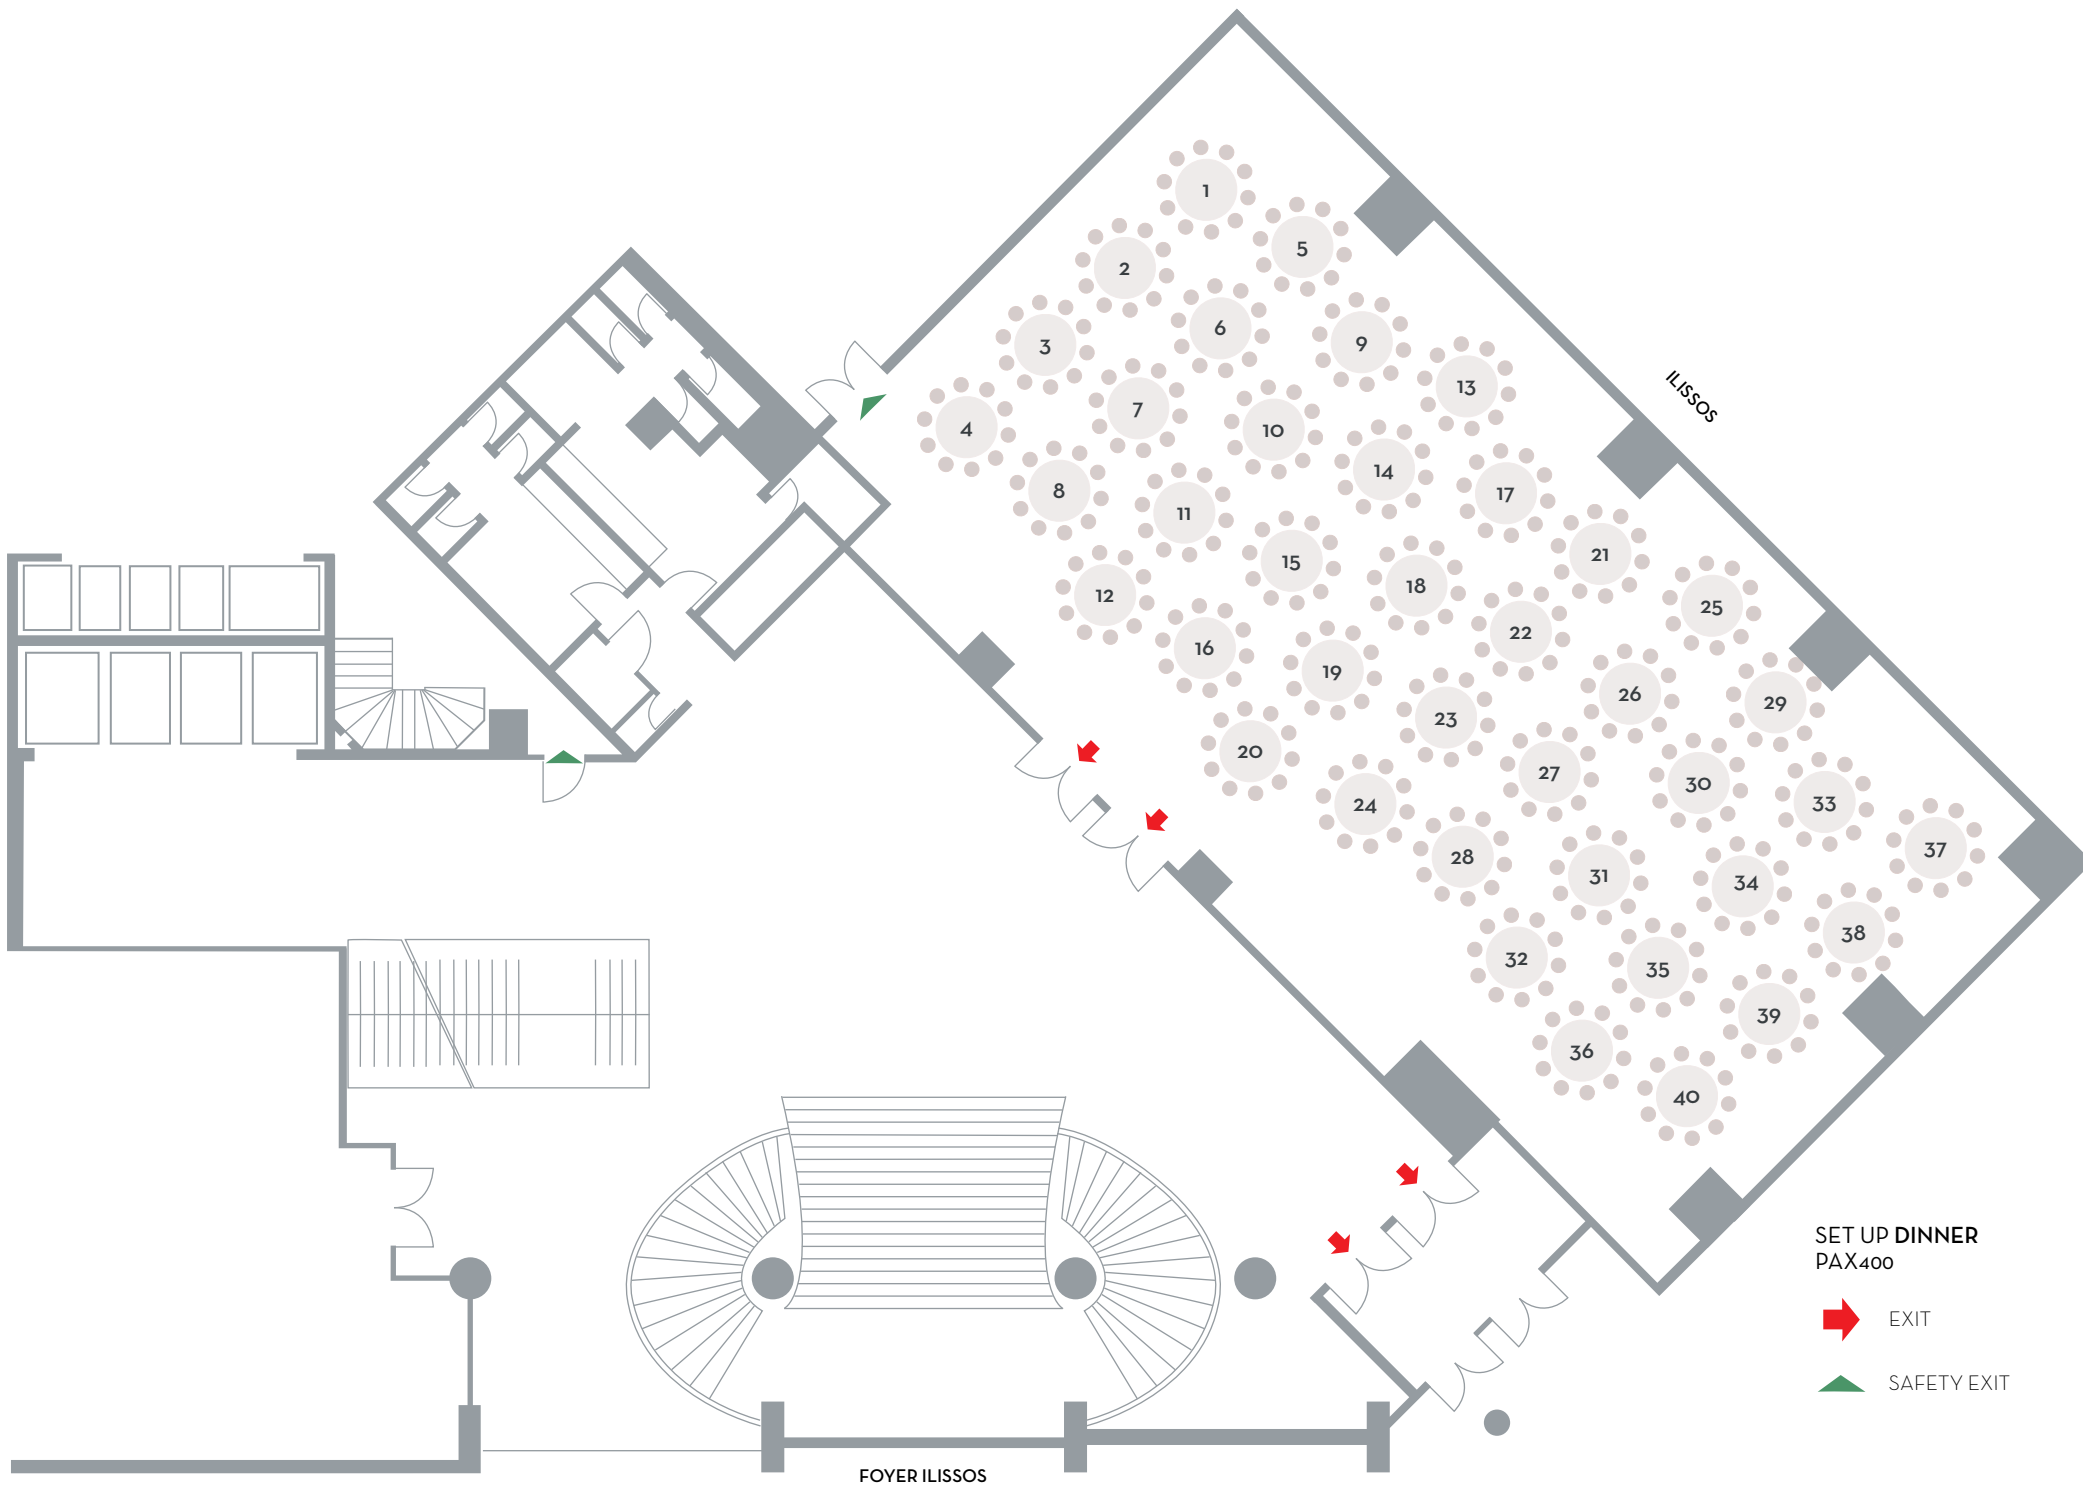

-  POWER SOCKET
-  EXIT
-  SAFETY EXIT

SET UP DINNER  
PAX 320

-  EXIT
-  SAFETY EXIT

SET UP DINNER  
PAX400

 EXIT

 SAFETY EXIT

FOYER ILISSOS

SET UP DINNER DANCE  
PAX 220

 EXIT

 SAFETY EXIT

SET UP SCHOOL  
PAX 300

EXIT

SAFETY EXIT

FOYER ILISSOS

ILISSOS

SET UP CABARET  
PAX 222

 EXIT

 SAFETY EXIT

FOYER ILISSOS

ILISSOS

SET UP WBDD  
PAX 320

EXIT

SAFETY EXIT

**SET UP THEATER  
PAX 484**

 EXIT

 SAFETY EXIT

FOYER ILISSOS

ILISSOS

SET UP DOUBLE U  
PAX 130

EXIT

SAFETY EXIT