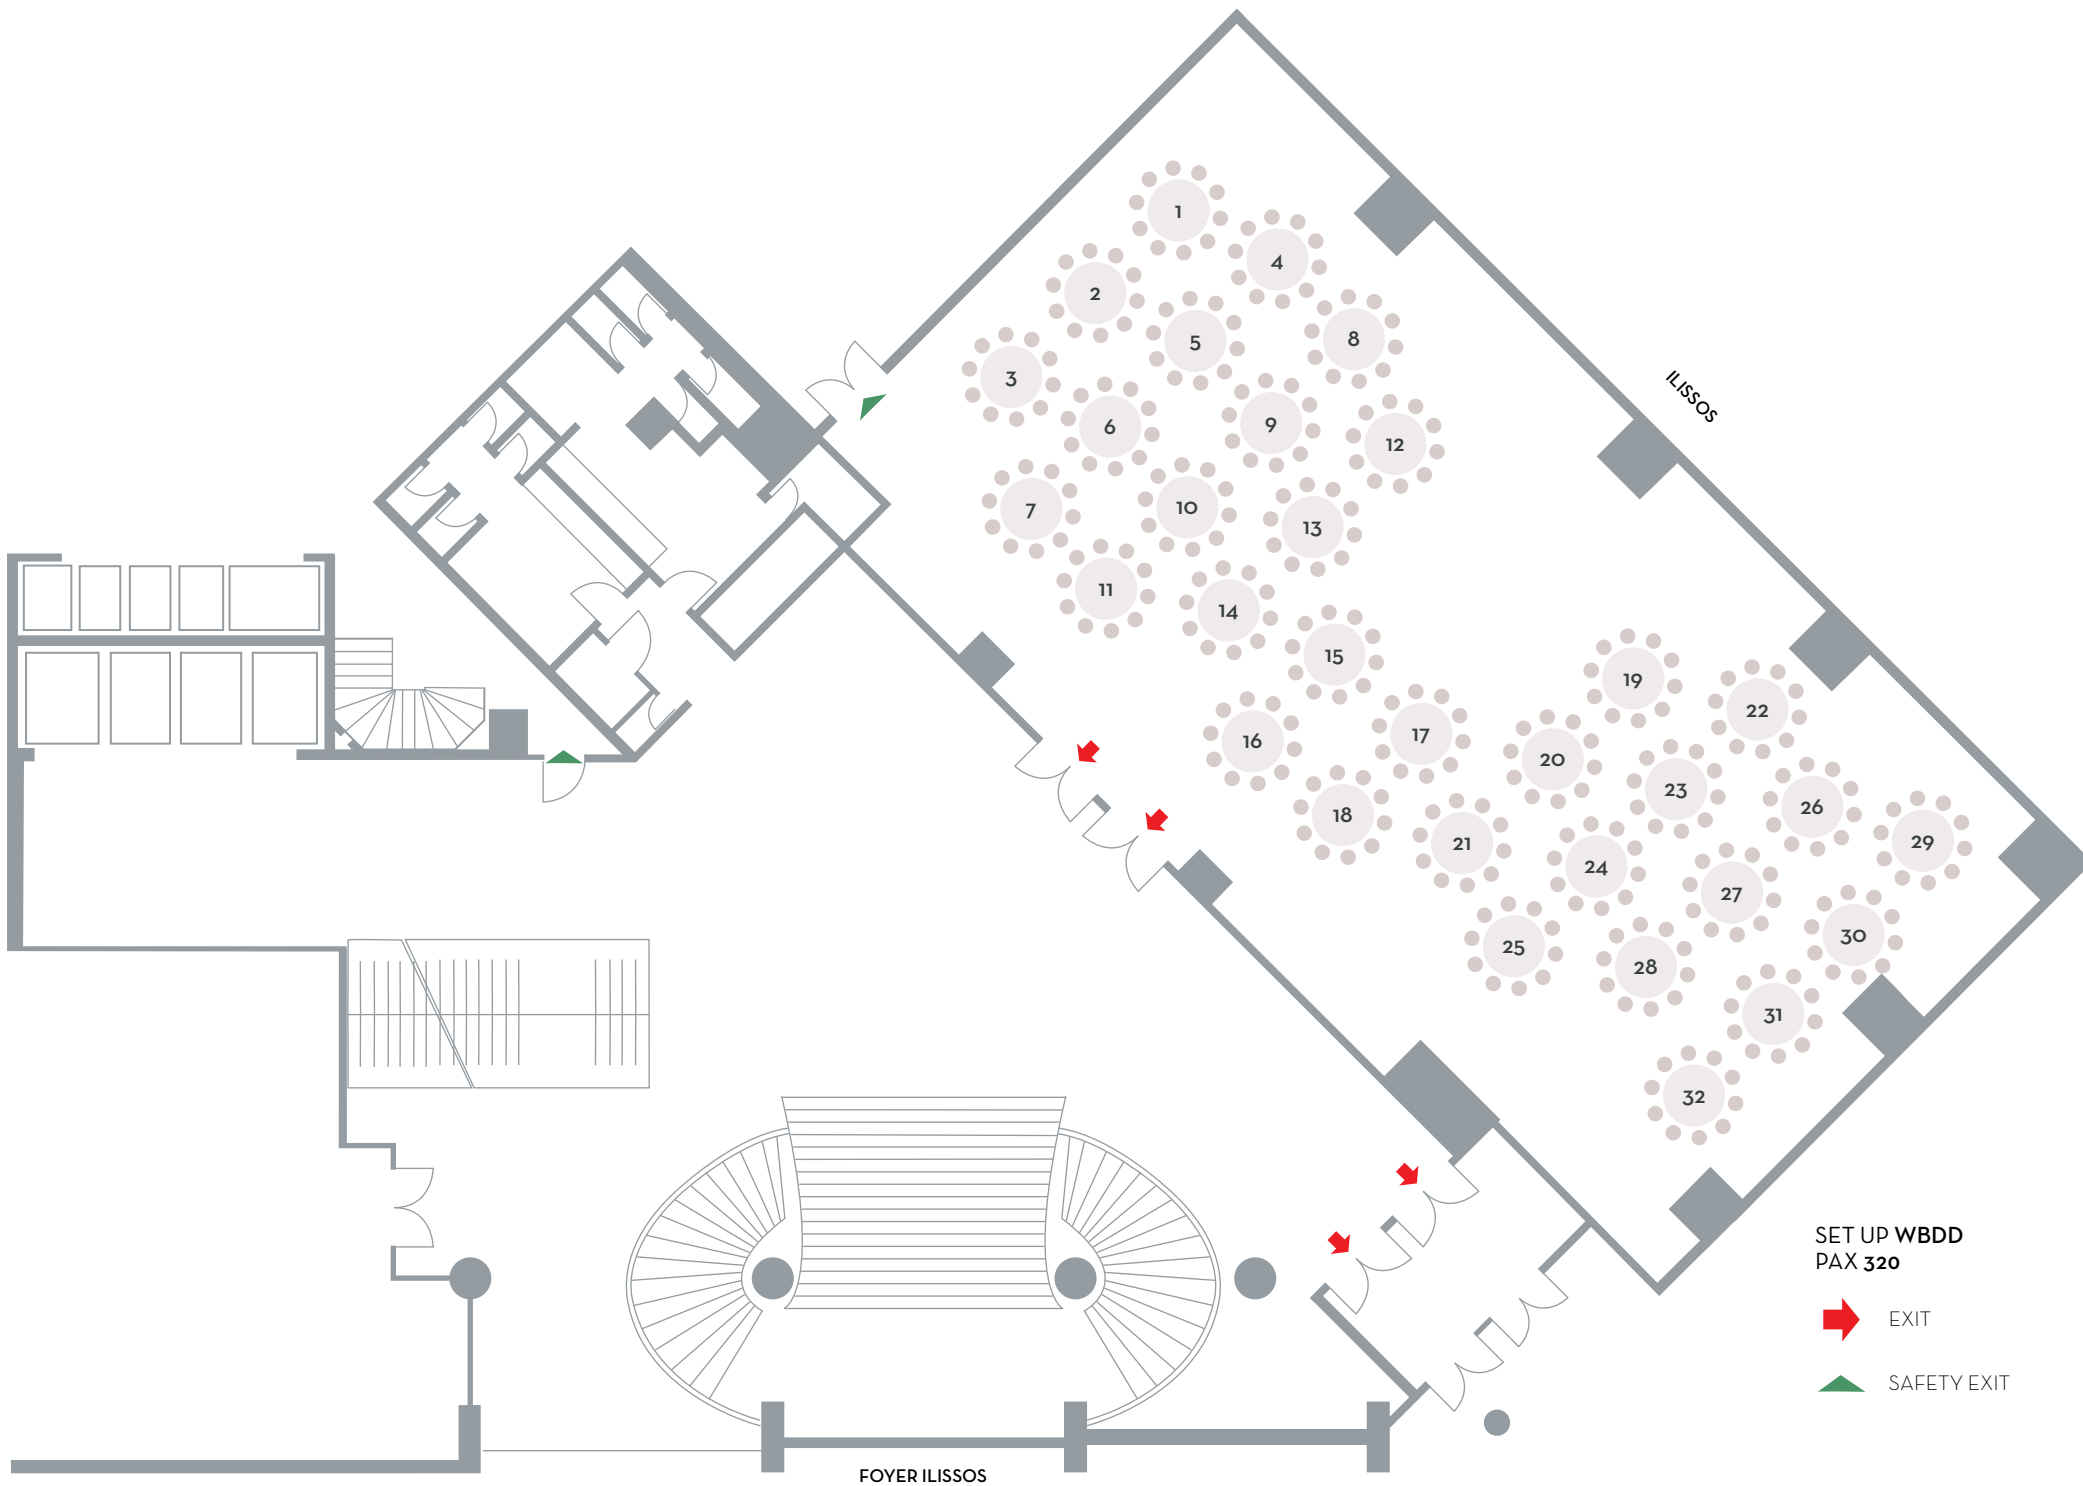

-  POWER SOCKET
-  EXIT
-  SAFETY EXIT

SET UP DINNER  
PAX 320

-  EXIT
-  SAFETY EXIT

SET UP DINNER  
PAX400

 EXIT

 SAFETY EXIT

FOYER ILISSOS

SET UP DINNER DANCE  
PAX 220

 EXIT

 SAFETY EXIT

SET UP SCHOOL  
PAX 300

EXIT

SAFETY EXIT

FOYER ILISSOS

ILISSOS

SET UP CABARET  
PAX 222

 EXIT

 SAFETY EXIT

FOYER ILISSOS

ILISSOS

SET UP WBDD  
PAX 320

EXIT

SAFETY EXIT

**SET UP THEATER  
PAX 484**

 EXIT

 SAFETY EXIT

FOYER ILISSOS

ILISSOS

SET UP DOUBLE U  
PAX 130

EXIT

SAFETY EXIT