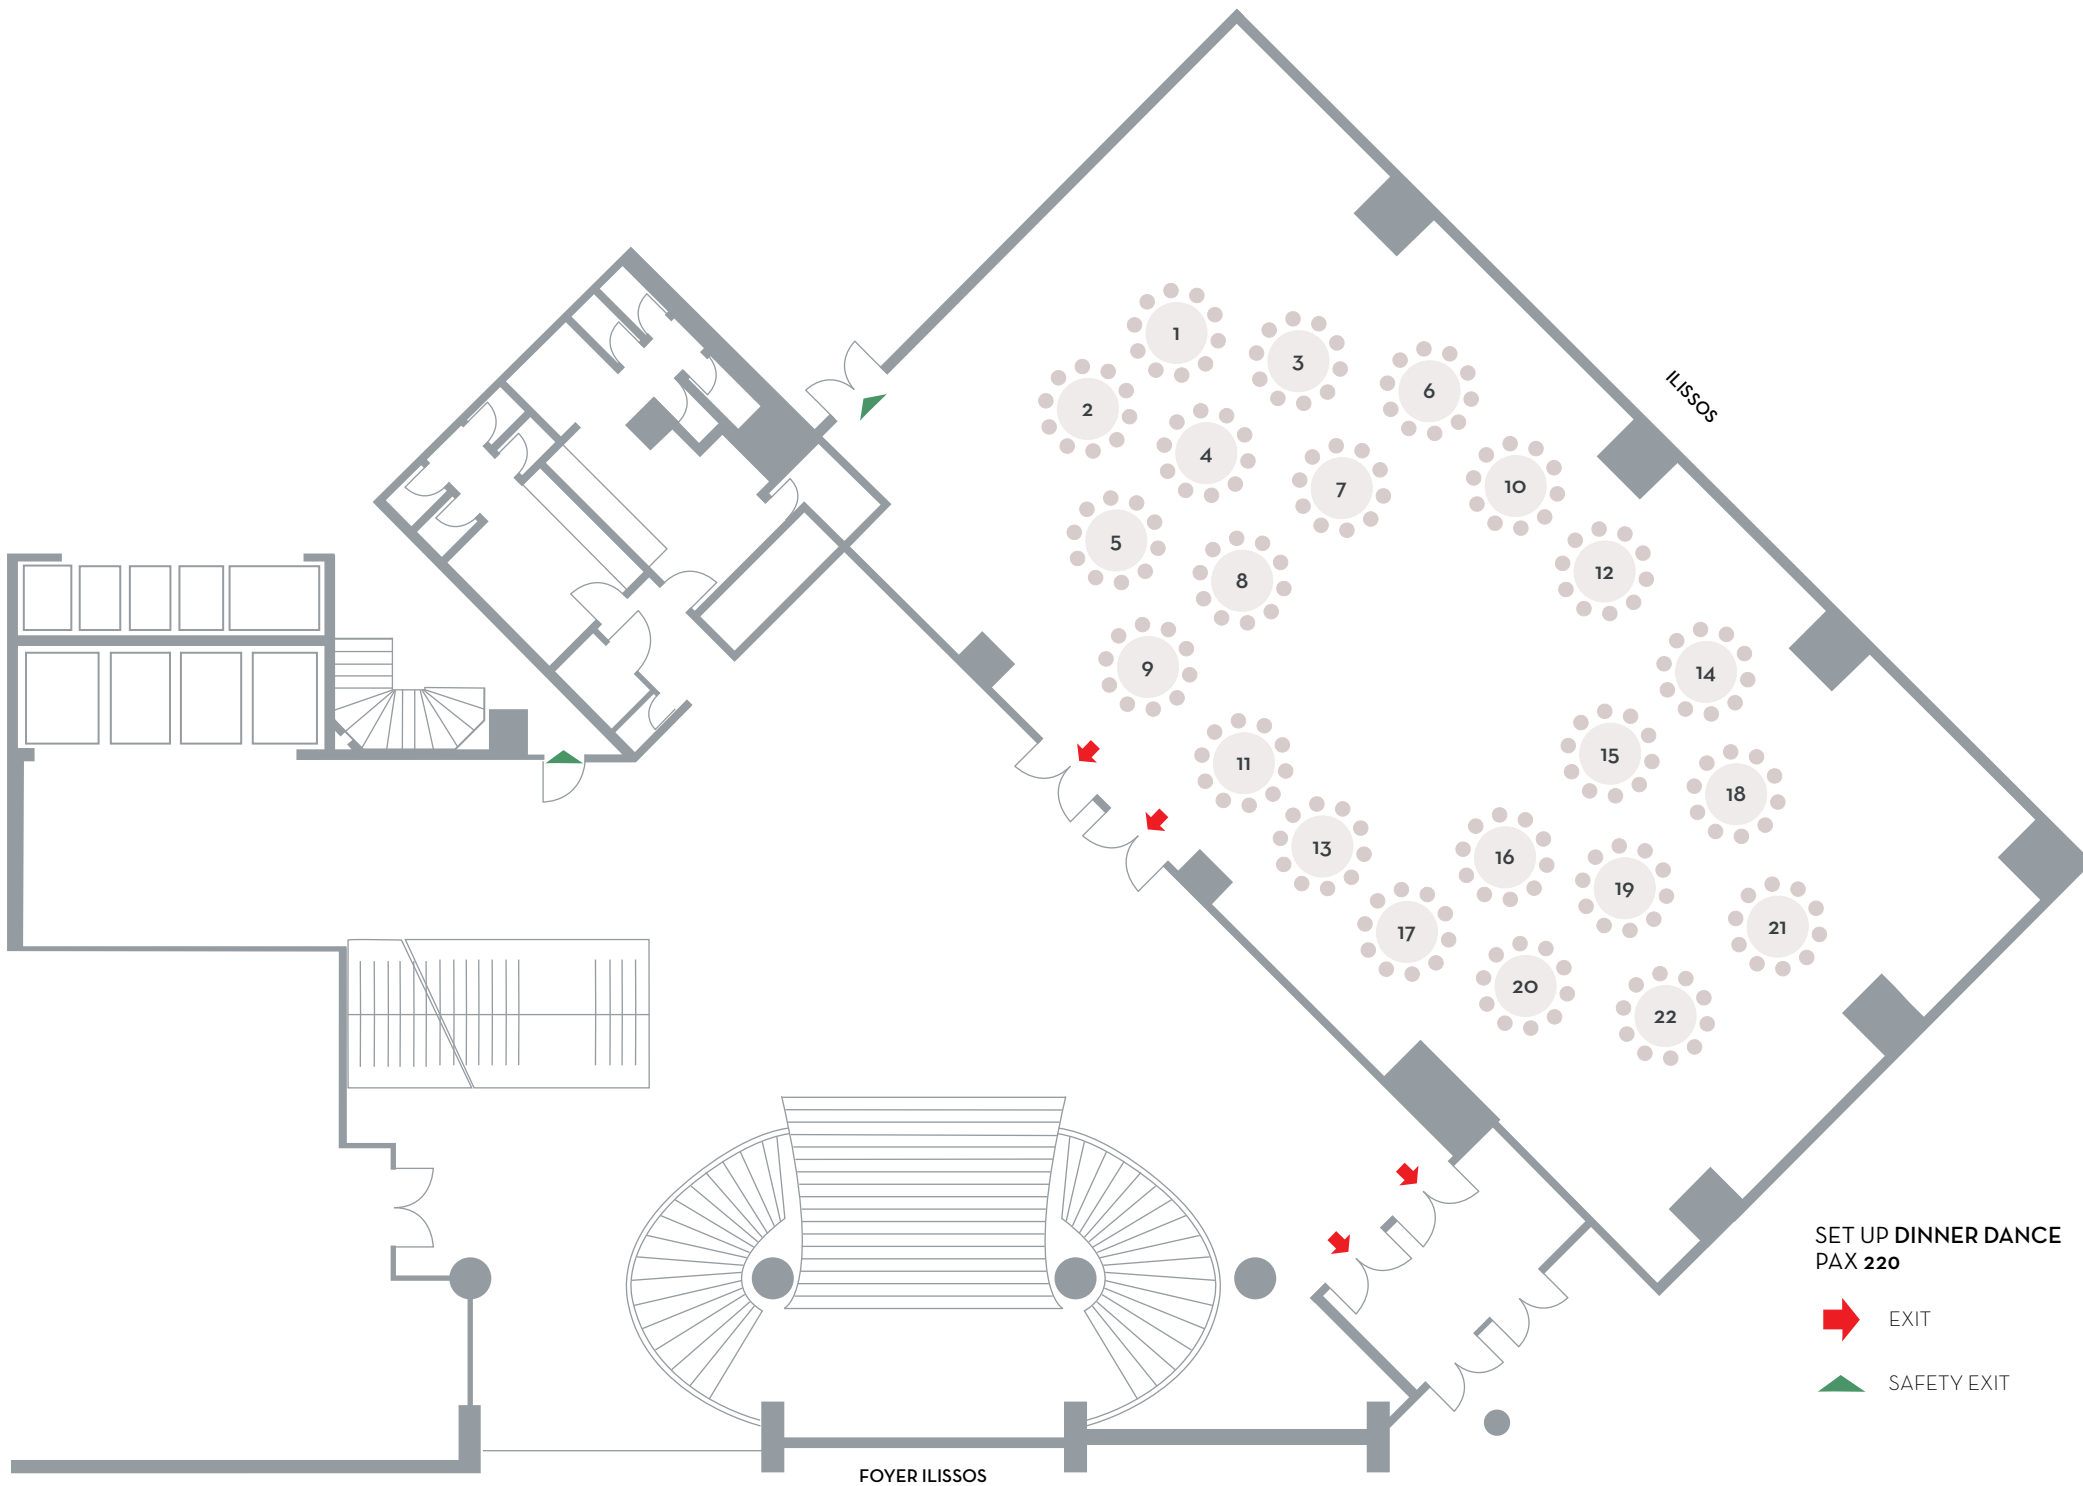

-  POWER SOCKET
-  EXIT
-  SAFETY EXIT

SET UP DINNER  
PAX 320

-  EXIT
-  SAFETY EXIT

SET UP DINNER  
PAX400

 EXIT

 SAFETY EXIT

FOYER ILISSOS

SET UP DINNER DANCE  
PAX 220

 EXIT

 SAFETY EXIT

SET UP SCHOOL  
PAX 300

EXIT

SAFETY EXIT

FOYER ILISSOS

ILISSOS

SET UP CABARET  
PAX 222

 EXIT

 SAFETY EXIT

FOYER ILISSOS

ILISSOS

SET UP WBDD  
PAX 320

EXIT

SAFETY EXIT

**SET UP THEATER  
PAX 484**

 EXIT

 SAFETY EXIT

FOYER ILISSOS

ILISSOS

SET UP DOUBLE U  
PAX 130

EXIT

SAFETY EXIT