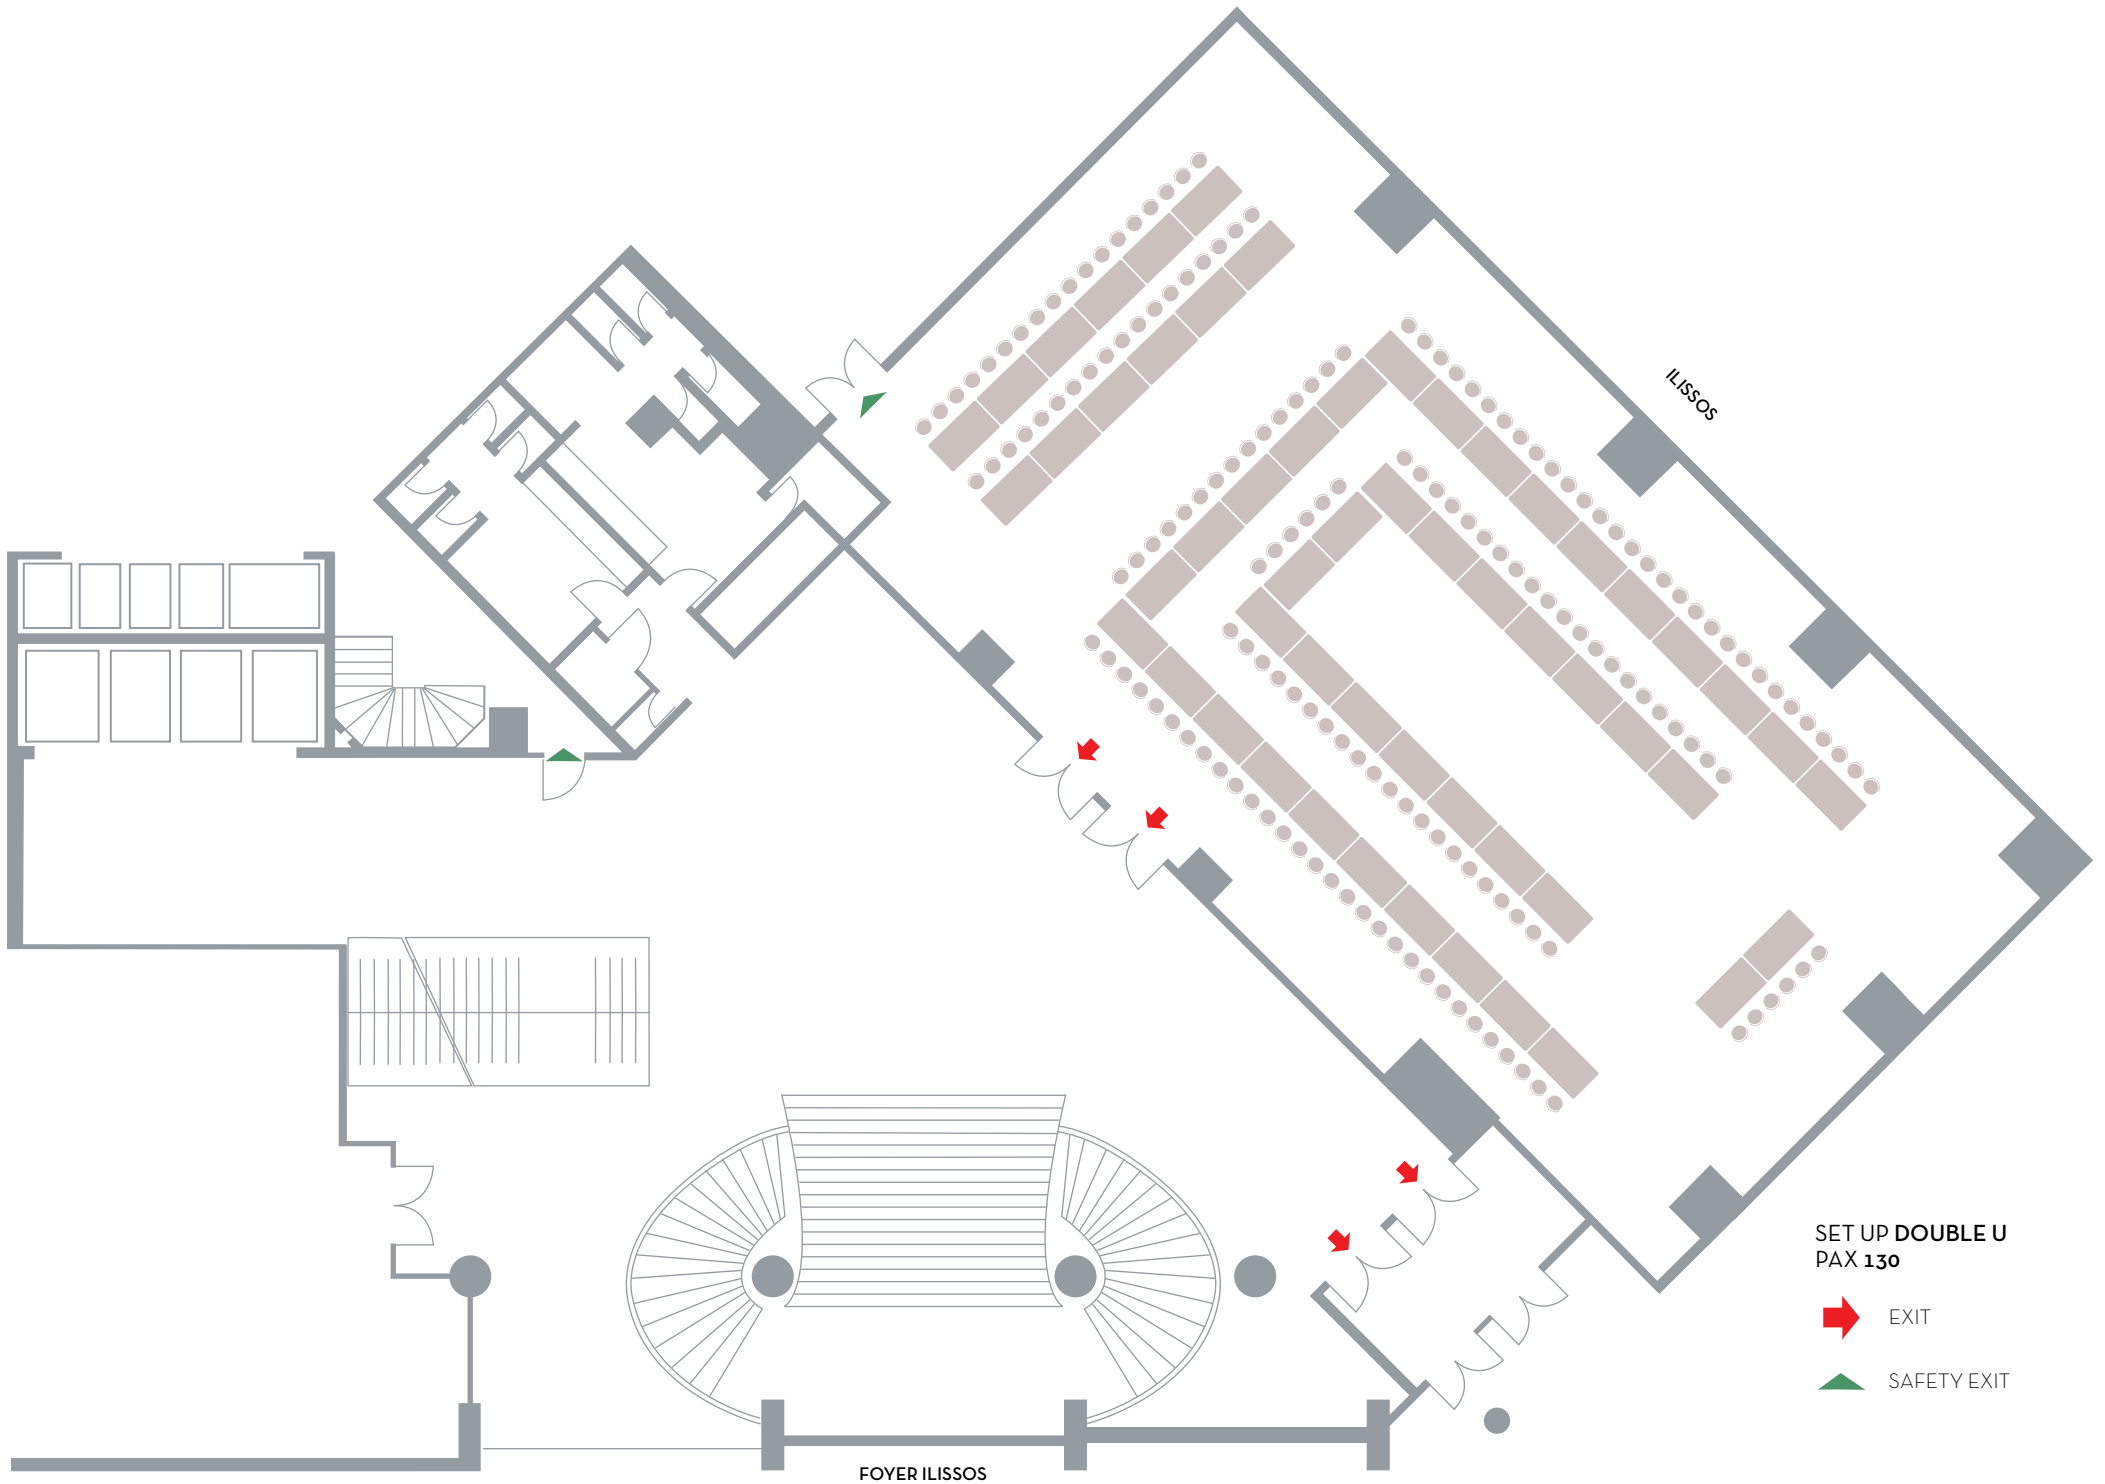

-  POWER SOCKET
-  EXIT
-  SAFETY EXIT

SET UP DINNER  
PAX 320

-  EXIT
-  SAFETY EXIT

SET UP DINNER  
PAX400

 EXIT

 SAFETY EXIT

FOYER ILISSOS

SET UP DINNER DANCE  
PAX 220

 EXIT

 SAFETY EXIT

SET UP SCHOOL  
PAX 300

EXIT

SAFETY EXIT

FOYER ILISSOS

ILISSOS

SET UP CABARET  
PAX 222

 EXIT

 SAFETY EXIT

FOYER ILISSOS

ILISSOS

SET UP WBDD  
PAX 320

EXIT

SAFETY EXIT

**SET UP THEATER  
PAX 484**

 EXIT

 SAFETY EXIT

FOYER ILISSOS

ILISSOS

SET UP DOUBLE U  
PAX 130

EXIT

SAFETY EXIT