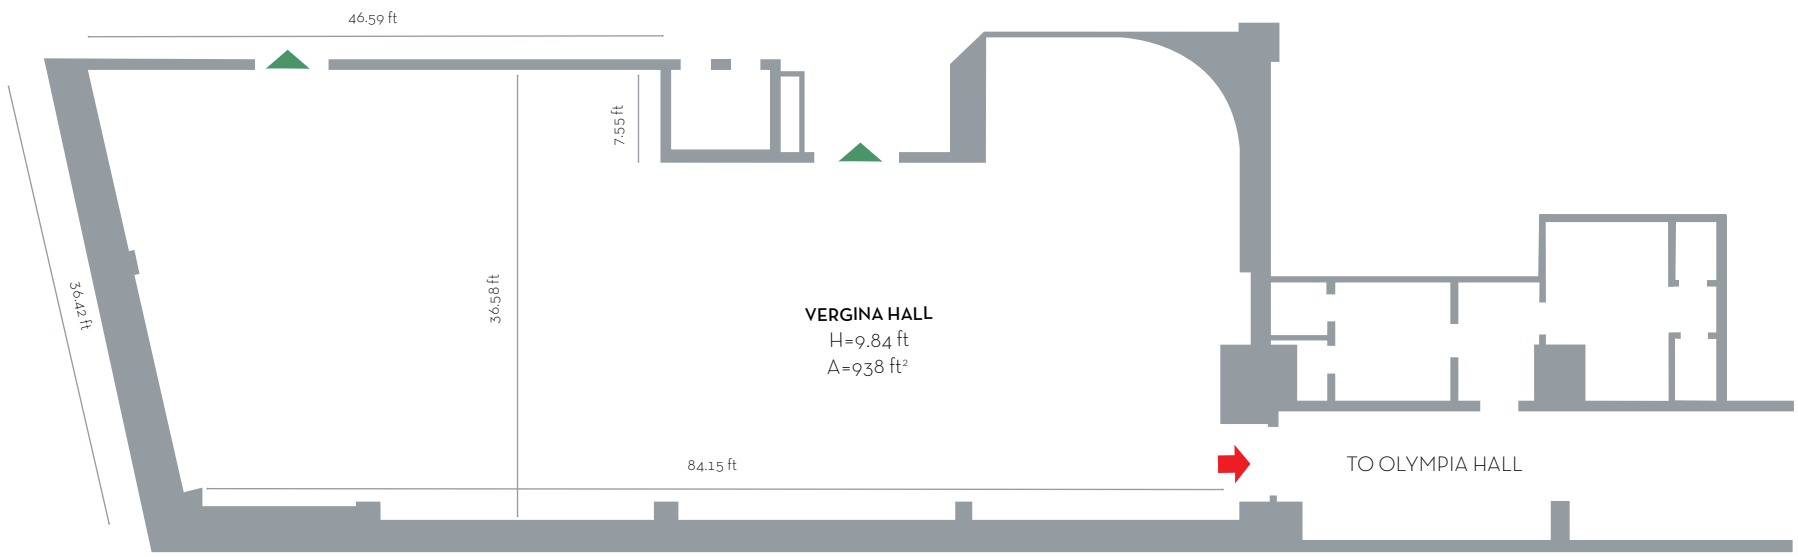

-  EXIT
-  SAFETY EXIT

-  EXIT
-  SAFETY EXIT

VERGINA HALL

SET UP THEATER
PAX 380

EXIT

SAFETY EXIT

VERGINA HALL

SET UP SCHOOL
PAX 180

 EXIT

 SAFETY EXIT

VERGINA HALL

SET UP DINNER
PAX 220

EXIT

SAFETY EXIT

VERGINA HALL

SET UP U SHAPE
PAX 55