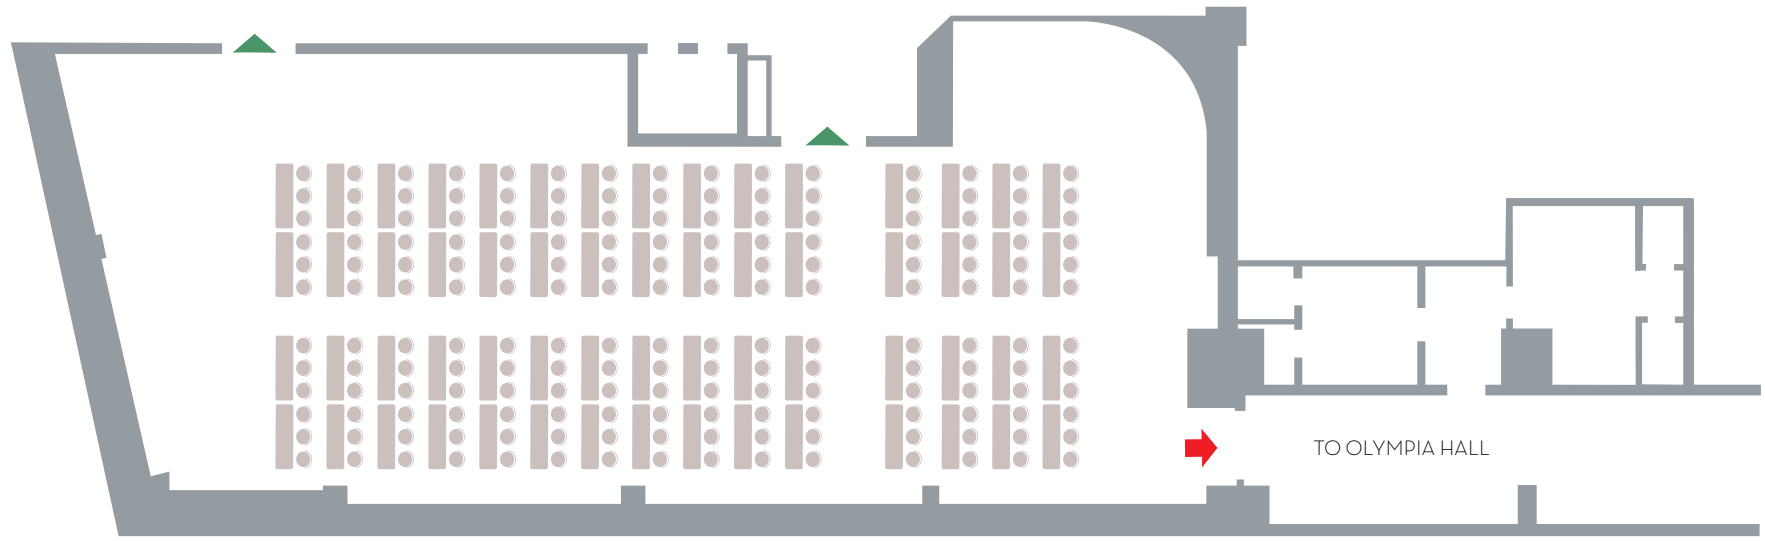

-  EXIT
-  SAFETY EXIT

-  EXIT
-  SAFETY EXIT

VERGINA HALL

SET UP THEATER
PAX 380

EXIT

SAFETY EXIT

VERGINA HALL

SET UP SCHOOL
PAX 180

 EXIT

 SAFETY EXIT

VERGINA HALL

SET UP DINNER
PAX 220

EXIT

SAFETY EXIT

VERGINA HALL

SET UP U SHAPE
PAX 55