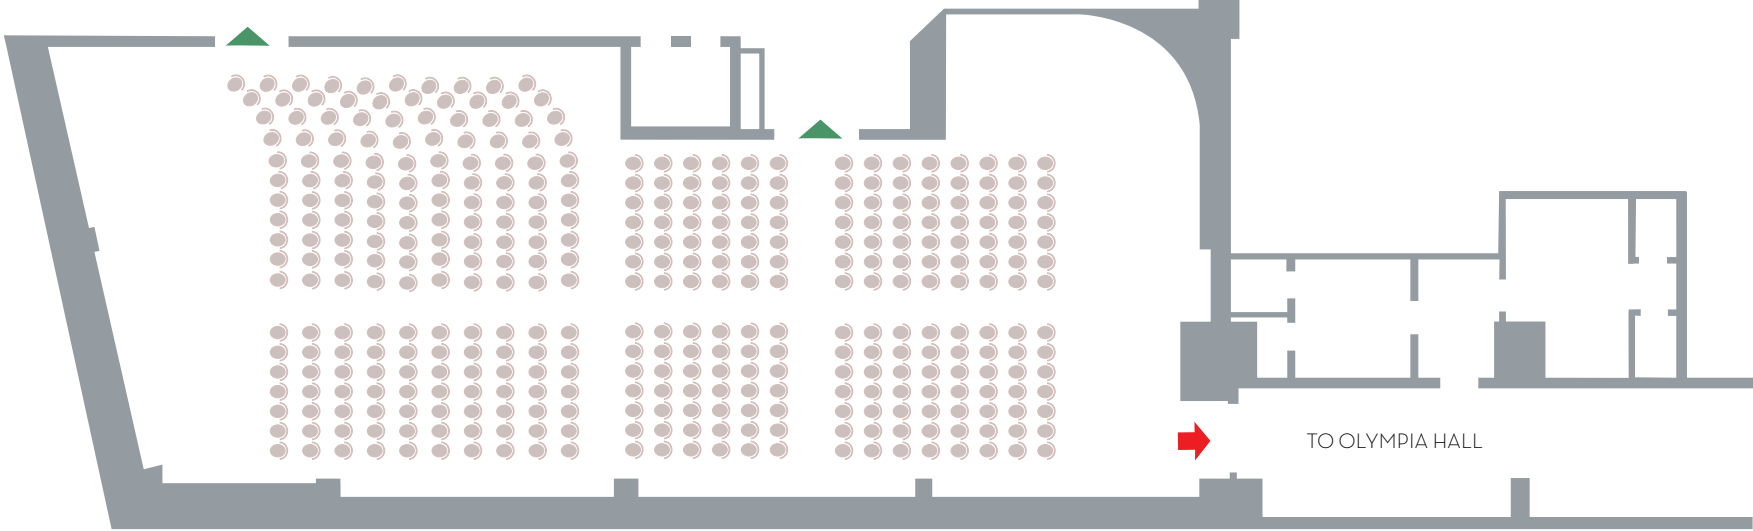

-  EXIT
-  SAFETY EXIT

-  EXIT
-  SAFETY EXIT

VERGINA HALL

SET UP THEATER
PAX 380

EXIT

SAFETY EXIT

VERGINA HALL

SET UP SCHOOL
PAX 180

 EXIT

 SAFETY EXIT

VERGINA HALL

SET UP DINNER
PAX 220

EXIT

SAFETY EXIT

VERGINA HALL

SET UP U SHAPE
PAX 55