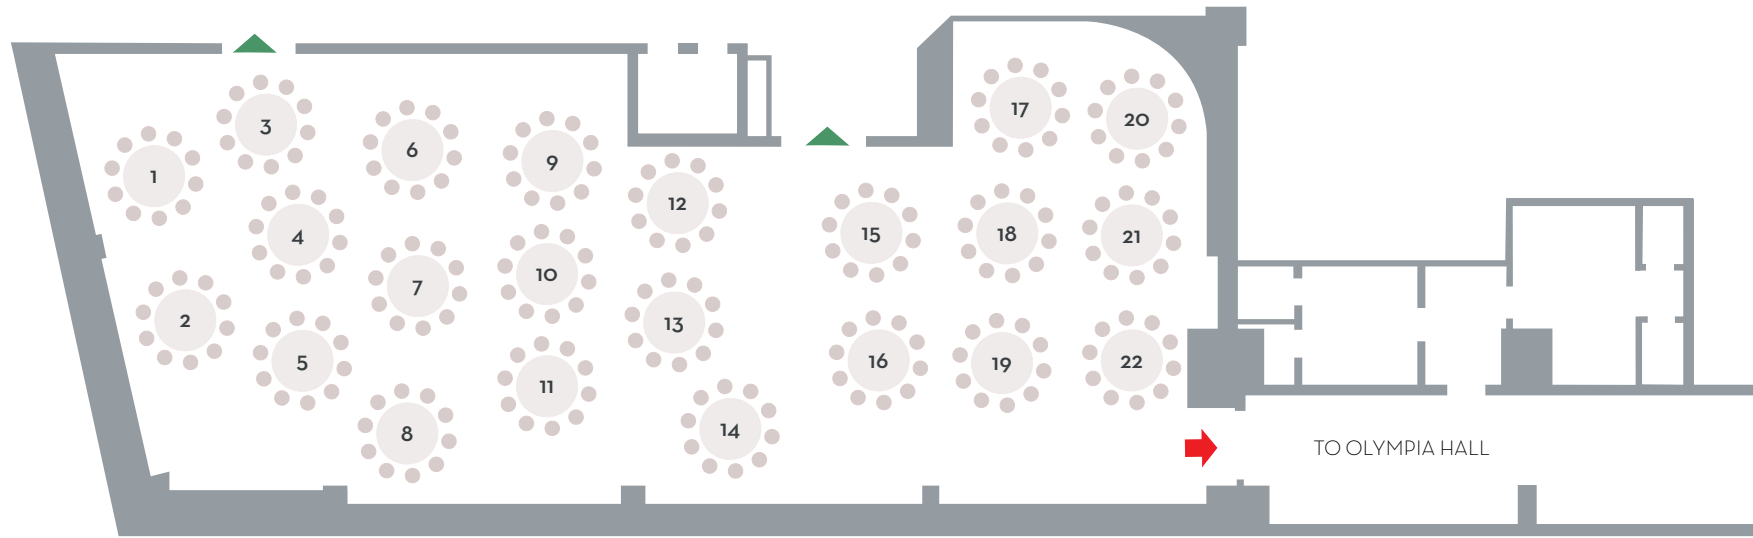

-  EXIT
-  SAFETY EXIT

-  EXIT
-  SAFETY EXIT

VERGINA HALL

SET UP THEATER
PAX 380

EXIT

SAFETY EXIT

VERGINA HALL

SET UP SCHOOL
PAX 180

 EXIT

 SAFETY EXIT

VERGINA HALL

SET UP DINNER
PAX 220

EXIT

SAFETY EXIT

VERGINA HALL

SET UP U SHAPE
PAX 55