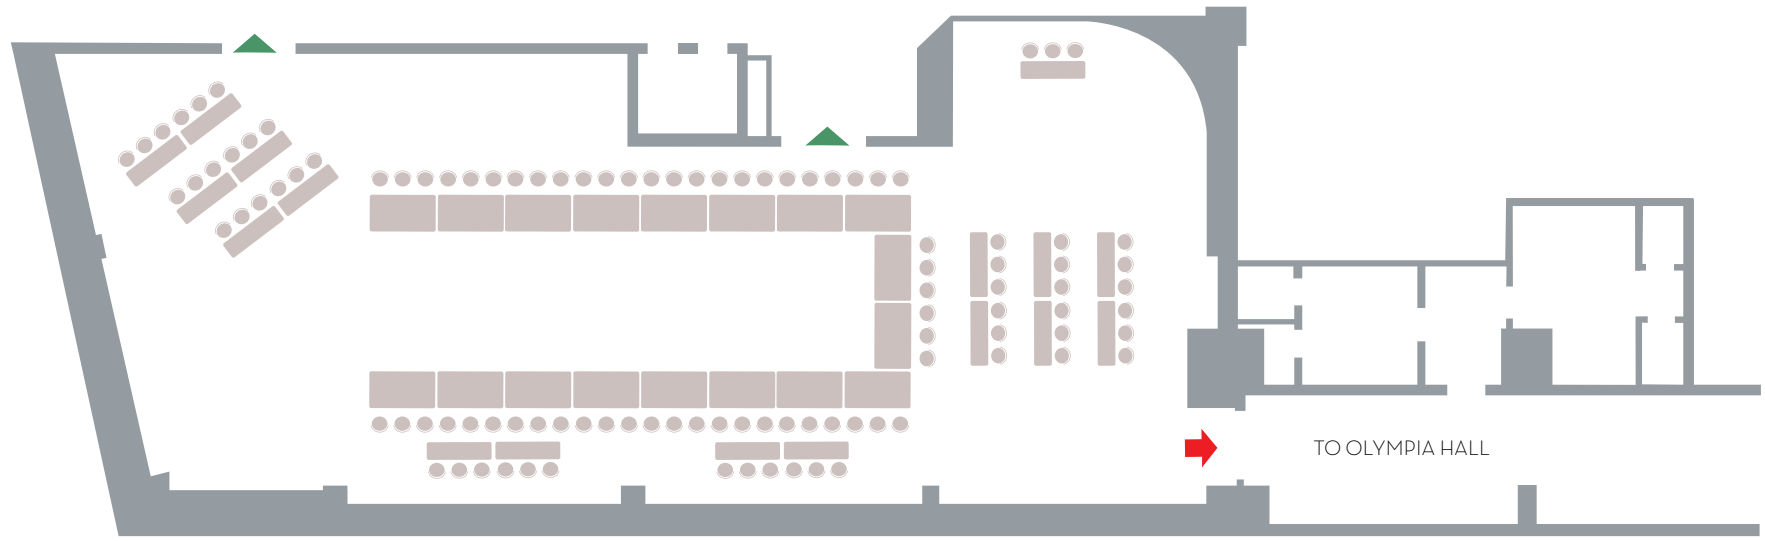

-  EXIT
-  SAFETY EXIT

-  EXIT
-  SAFETY EXIT

VERGINA HALL

SET UP THEATER
PAX 380

EXIT

SAFETY EXIT

VERGINA HALL

SET UP SCHOOL
PAX 180

 EXIT

 SAFETY EXIT

VERGINA HALL

SET UP DINNER
PAX 220

EXIT

SAFETY EXIT

VERGINA HALL

SET UP U SHAPE
PAX 55