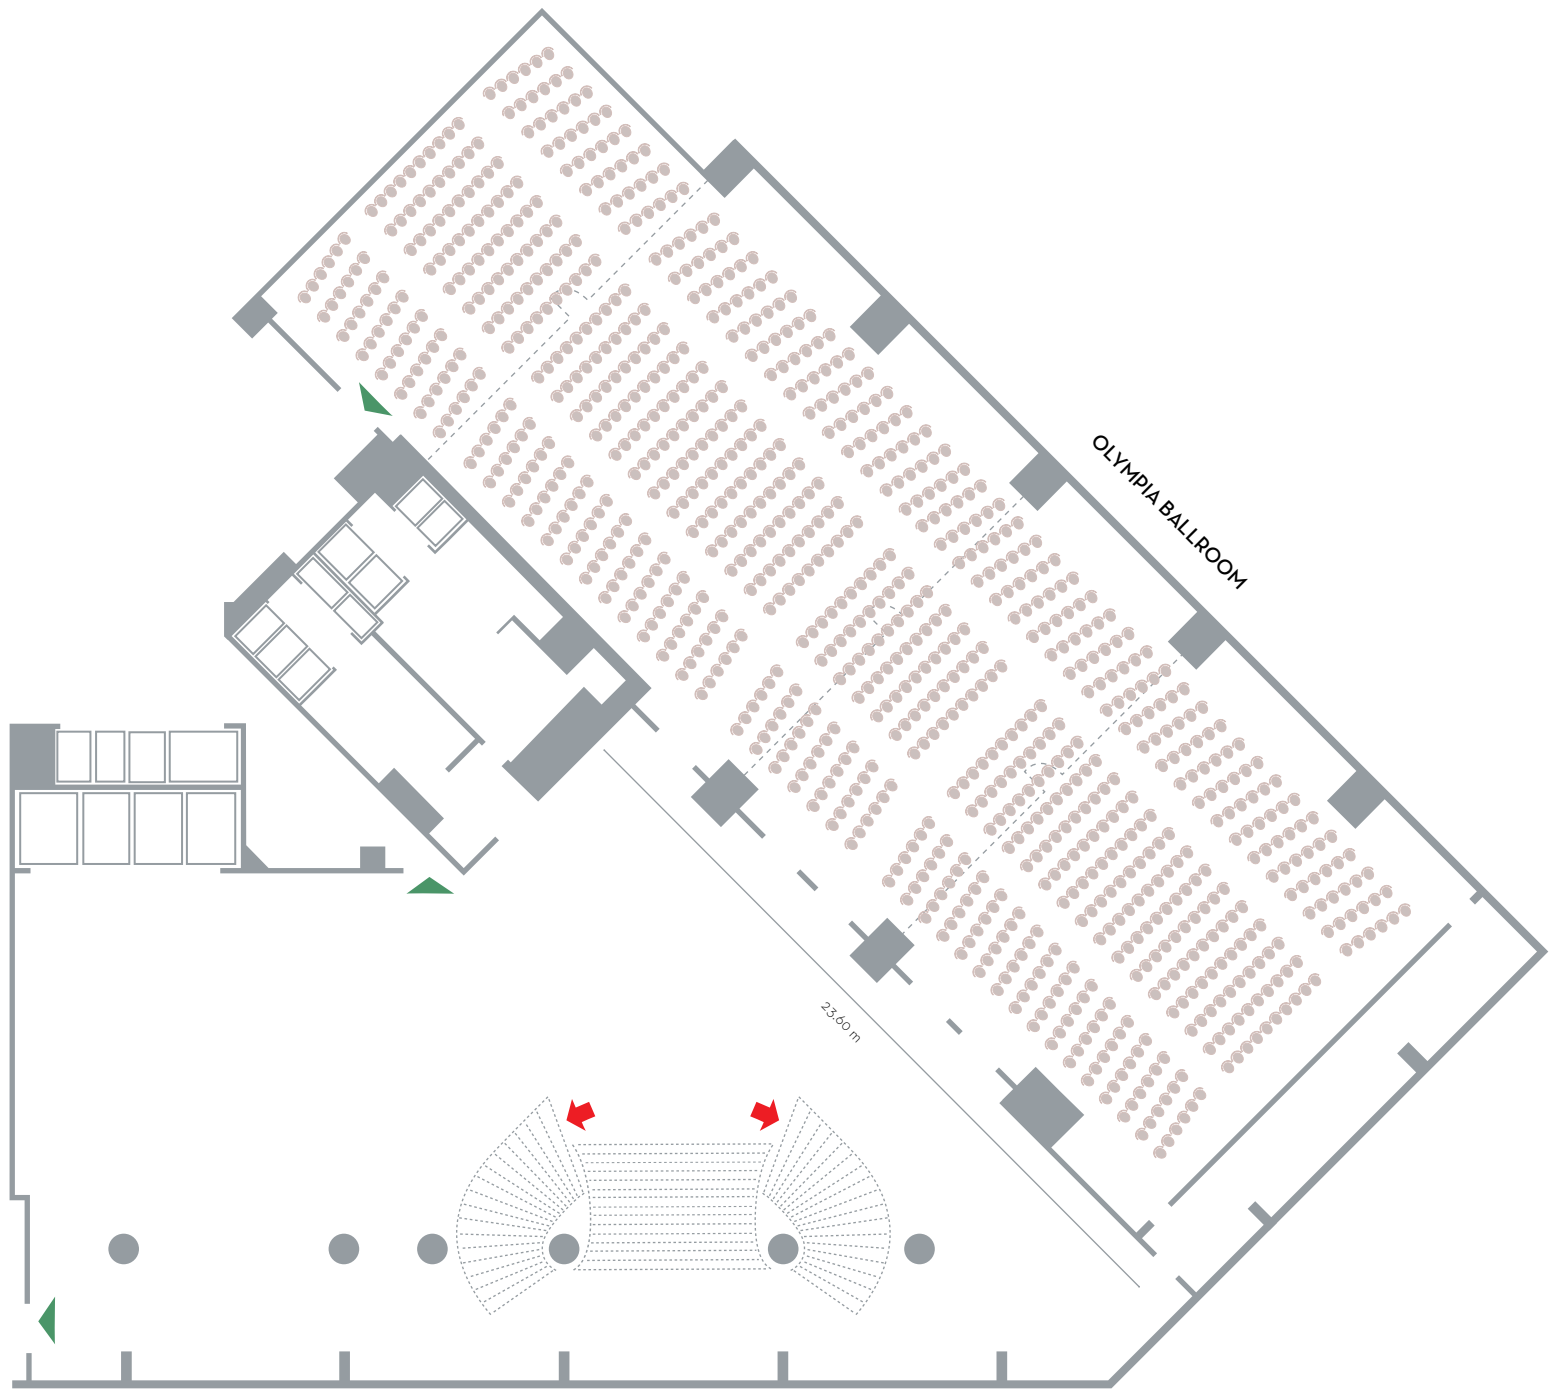

**SET UP CABARET
PAX 406**

- PARTITIONS
-  EXIT
-  SAFETY EXIT

FOYER OLYMPIA

OLYMPIA BALLROOM

23.60 m

FOYER OLYMPIA

SET UP SCHOOL
PAX 510

- PARTITIONS
- ➔ EXIT
- ▲ SAFETY EXIT

OLYMPIA BALLROOM

23.60 m

FOYER OLYMPIA

- SET UP THEATER
PAX 1000**
- PARTITIONS
 - ➡ EXIT
 - ▲ SAFETY EXIT