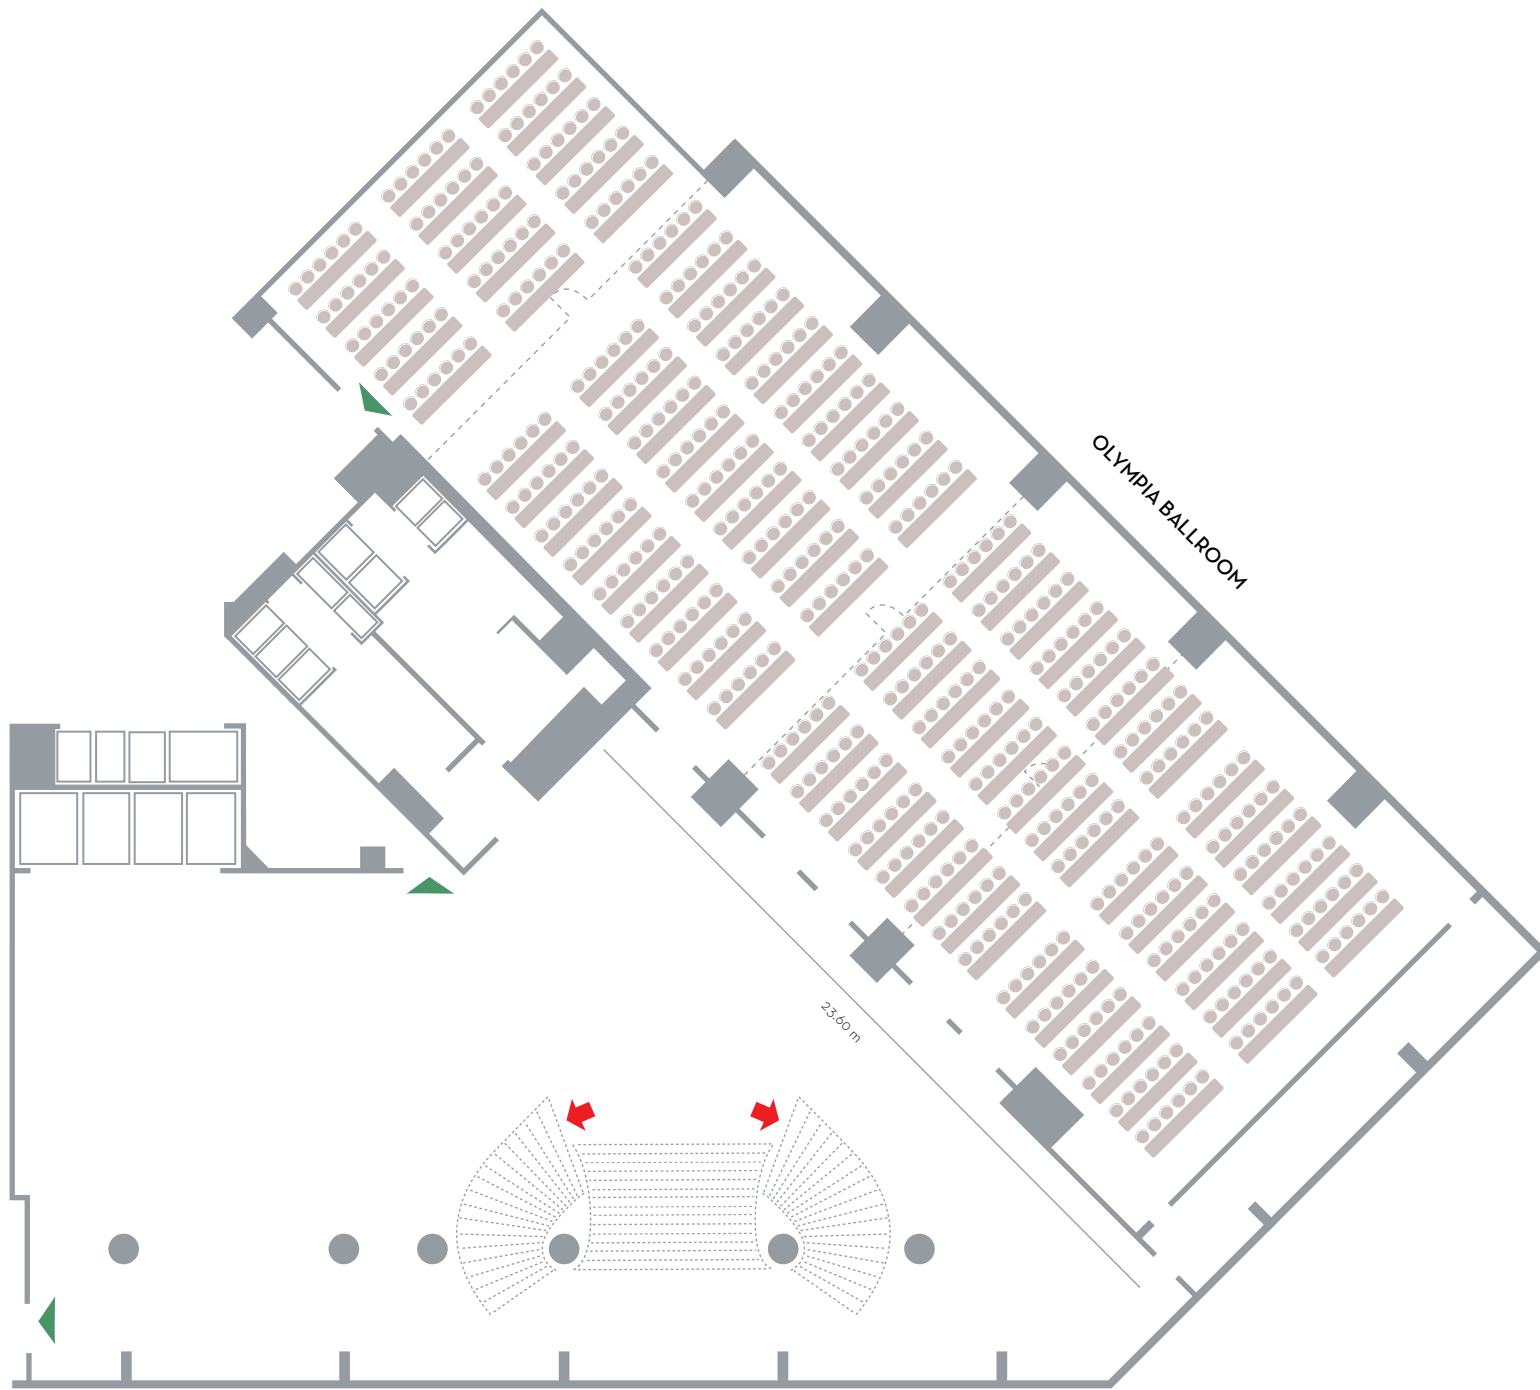

**SET UP CABARET
PAX 406**

- PARTITIONS
-  EXIT
-  SAFETY EXIT

FOYER OLYMPIA

OLYMPIA BALLROOM

23.60 m

FOYER OLYMPIA

SET UP SCHOOL
PAX 510

- PARTITIONS
- ➔ EXIT
- ▲ SAFETY EXIT

OLYMPIA BALLROOM

23.60 m

FOYER OLYMPIA

- SET UP THEATER
PAX 1000**
- PARTITIONS
 - ➡ EXIT
 - ▲ SAFETY EXIT